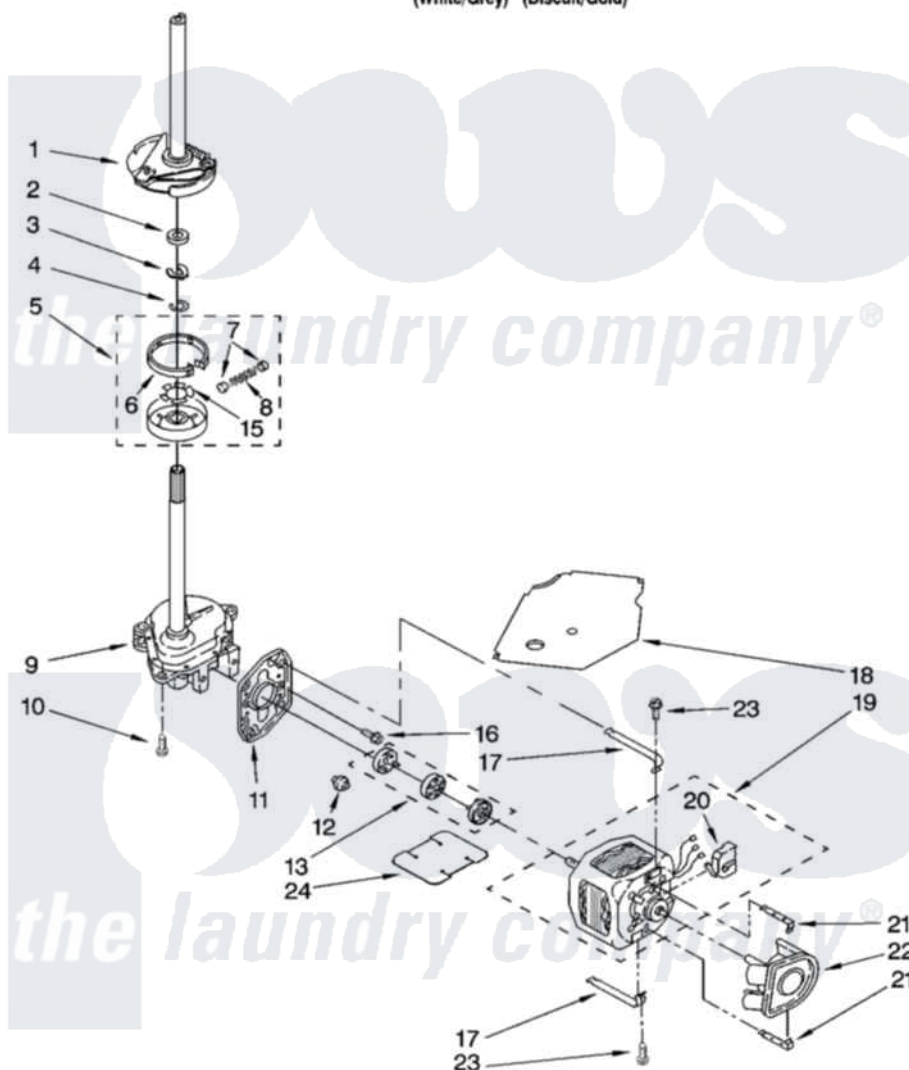

Whirlpool GST9679LG1 04 - BRAKE, CLUTCH, GEARCASE, MOTOR AND PUMP PARTS

BRAKE, CLUTCH, GEARCASE, MOTOR AND PUMP PARTS

For Models: GST9679LW1, GST9679LG1
(White/Grey) (Biscuit/Gold)

8179975

7

Whirlpool [Residential Whirlpool GST9679LG1 Washer Parts](#) Parts Diagram 04 - BRAKE, CLUTCH, GEARCASE, MOTOR AND PUMP PARTS
Click on the part number to view part

Item	Original Part Number	Replaced By	Status	Part Description
1	388952	285792		Basketdrive
2	63292			Washer, Spin Tube Thrust
3	62697	W10080230		Ring, Spin Tube Support
4	63283	285353		Ring
5	3951311	285785		Clutch
6	3951308	285790		Lining
7	62646			Cap, Clutch Spring
8	3946792			Spring And Damper Assembly
9	3360630	3360629		Gearcase
10	3357334	3400516		Screw Anti-Rattle
11	62611			Plate, Motor Mount To Gearcase
12	62691			Grommet, Motor
13	285753	285753A		Coupling
15	3355454			Clip, Main Drive

16	3400516		Screw Anti-Rattle
17	3349637	W10086010	Retainer, Motor
18	3362089		Shield, Tub To Motor
19	8529935		Motor, Main Drive
20	8529896		Switch, Main Drive Motor
21	8546127		Retainer, Pump
22	3363394		Pump
23	3387485	273556	Screw, 10-16 X 5/8
24	3946532		Shield, Motor