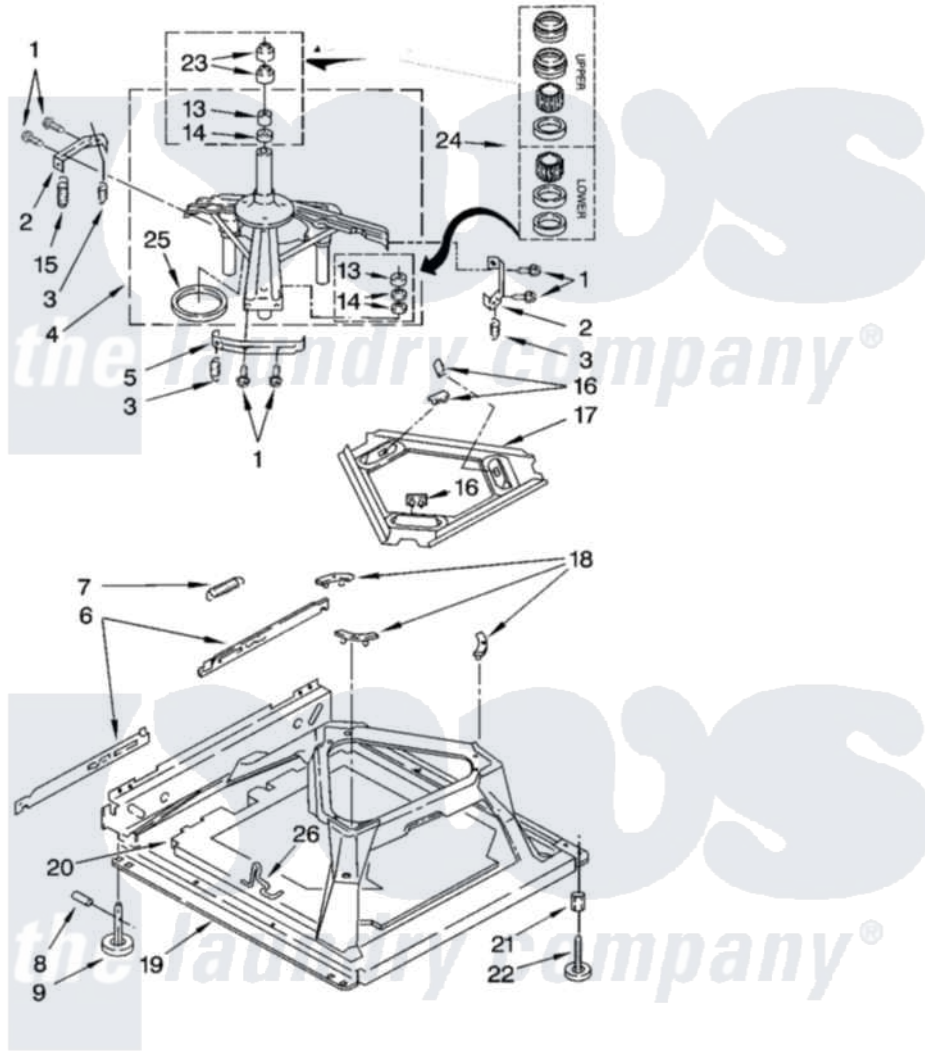

Whirlpool GST9679LG1 05 - MACHINE BASE PARTS

MACHINE BASE PARTS

For Models: GST9679LW1, GST9679LG1
(White/Grey) (Biscuit/Gold)

8

8179975

Whirlpool [Residential Whirlpool GST9679LG1 Washer Parts](#) Parts Diagram 05 - MACHINE BASE PARTS
Click on the part number to view part

Item	Original Part Number	Replaced By	Status	Part Description
1	3400076			Screw, Bracket Mounting
2	64067			Bracket, Spring Outer
3	63907			Spring, Suspension
4	3362087	280184		Support
5	64065			Bracket, Spring Outer
6	63466			Link, Leveling Mechanism
7	62597	8316845		Spring
8	62837			Pin, Knurled
9	62596	285244		Feet-Leveling
13	3347047	8546455		Bearing, Centerpost
14	357409	359449		Seal, Agitator Shaft
15	8318050	285901		Spring
16	62568	285219		Pad
17	3946509			Plate, Suspension
18	3363660	285744		Pad
19	3946512	285771		Base

20	8544816		Absorber, Sound
21	3359452		Nut, Lock
22	389102	W10001130	Foot, Leveling
23	356934	8577376	Seal, Centerpost
24	285203		Centerpost Bearing Kit
25	63134		Ring, Sound Deadening
26	63806	W10145155	Retainer, Suspension Spring