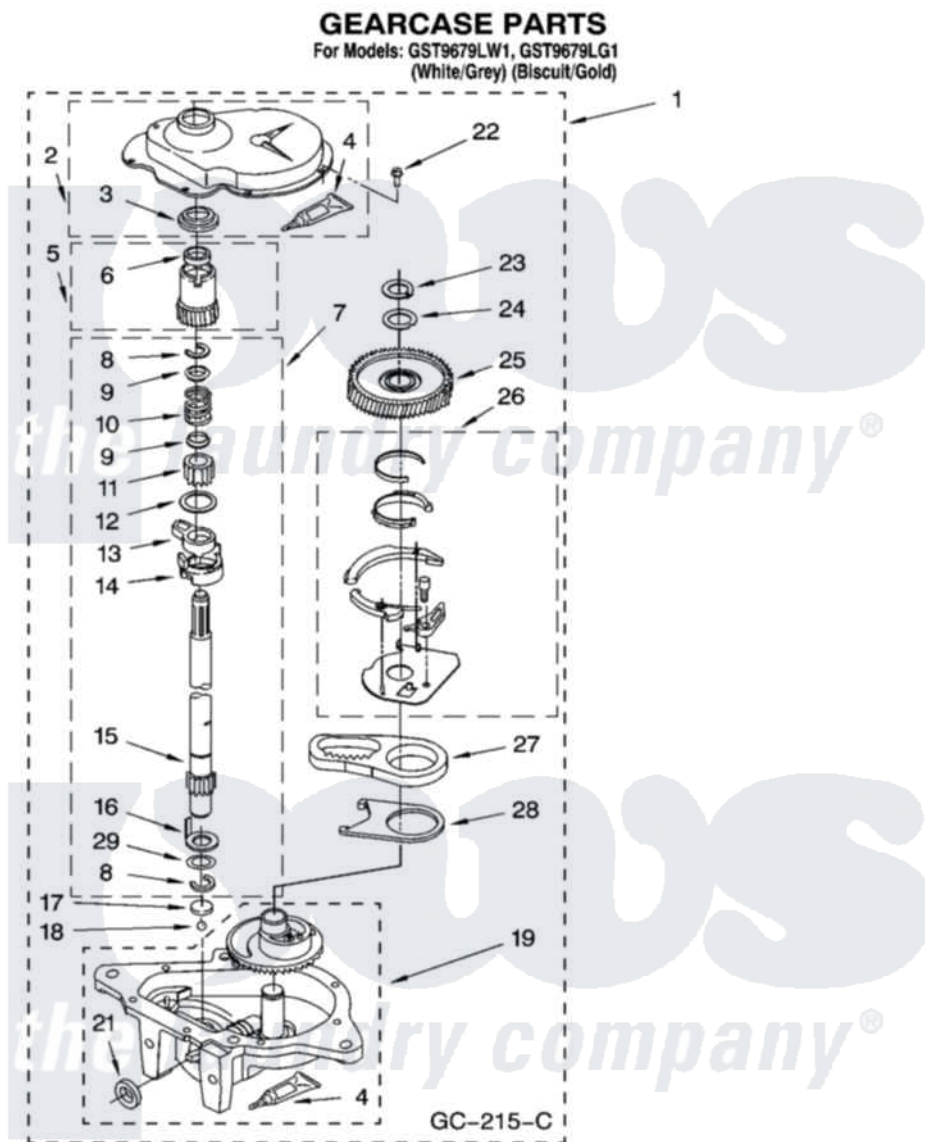

Whirlpool GST9679LG1 08 - GEARCASE PARTS

12

6179975

Whirlpool Residential Whirlpool GST9679LG1 Washer Parts Parts Diagram 08 - GEARCASE PARTS
Click on the part number to view part

Item	Original Part Number	Replaced By	Status	Part Description
1	3360630	3360629		Gearcase
2	285202			Cover, Gearcase
3	3349985			Seal, Gearcase Cover
4	285195			Sealer Sealer, Gasket
5	63320	285362		Gear and Pinion
6	356427			Seal, Spin Pinion
7	389387			Shaft, Agitator
8	90369		Not Available	Ring, Retaining (2)
9	62677			Retainer, Spring
10	62676			Spring, Agitator
11	63273	285509		Shaft, Agitator
12	62619			Washer, Agitator Gear
13	62580	285206		Cam-Agitator
14	62581	285206		Cam-Agitator
15	285509			Shaft, Agitator
16	62618			Washer, Cam Thrust

17	16018	285205	Bearing
18	85529	285205	Bearing
19	389230	285515	Gearcase
21	285352		Seal Kit, Thrust Plug
22	3351614		Screw, Gearcase Cover Mounting
23	3362552	285765	Ring-Retr
24	285735	285766	Washer Kit, Thrust
25	62570	285362	Gear and Pinon
26	388253	999516	Shelf-Glas
27	3349296	8546456	Rack, Connecting
28	62621		Actuator, Shift
29	388815		Washer, Intermediate 1 3976263 Miscellaneous Parts Bag 2 3976300 Washer, Inlet Hose 3 3366913 Clamp, Hose