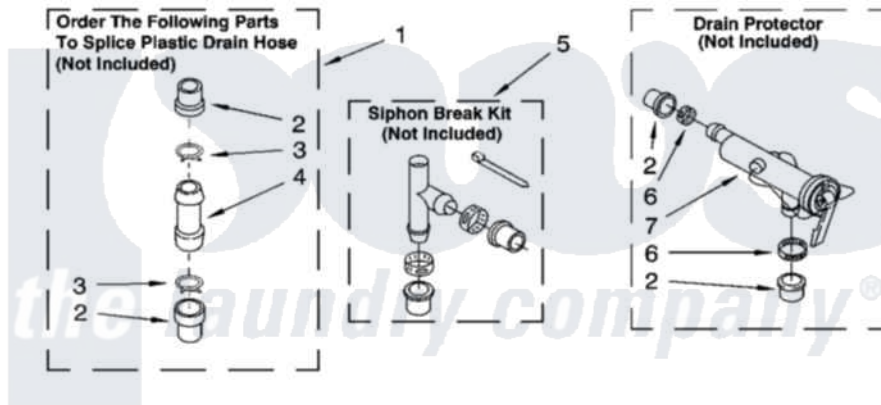

WATER SYSTEM PARTS

For Models: GST9679LW1, GST9679LG1
(White/Grey) (Biscuit/Gold)

WS400

8179975

13

Whirlpool [Residential Whirlpool GST9679LG1 Washer Parts](#) Parts Diagram 09 - WATER SYSTEM PARTS
Click on the part number to view part

Item	Original Part Number	Replaced By	Status	Part Description
1	285442			Water System Parts
2	285321			Water System Parts
3	370447	285655		Clamp, Hose
4	16272			Connector, Straight
5	285320			Water System Parts
6	65349	285655		Clamp, Hose
7	367031			Water System Parts