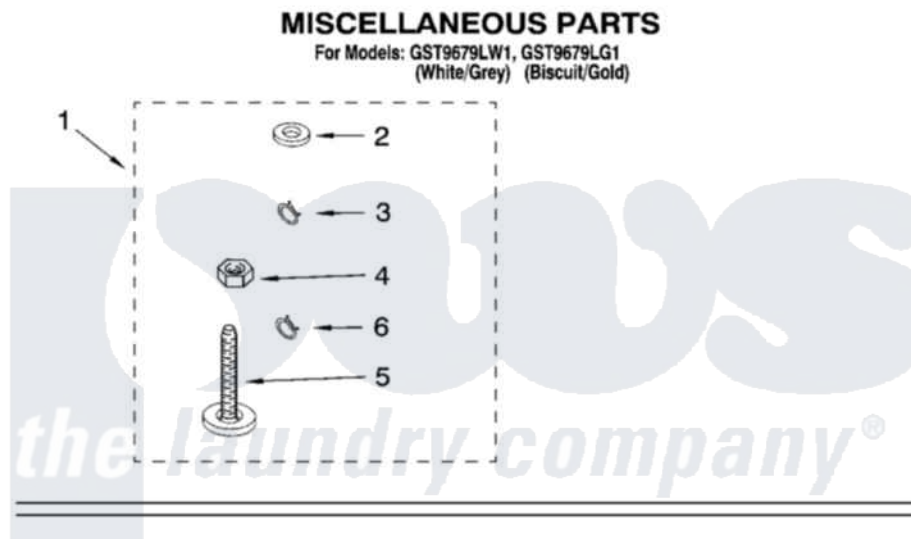

Whirlpool GST9679LG1 10 - MISCELLANEOUS AND OPTIONAL PARTS

Whirlpool Residential Whirlpool GST9679LG1 Washer Parts Parts Diagram 10 - MISCELLANEOUS AND OPTIONAL PARTS

Click on the part number to view part

Item	Original Part Number	Replaced By	Status	Part Description
1	3976263	285654		Parts-Misc
2	3976300	16123		Washer Inlet-Hose Miscellaneous Parts Must be Ordered Separately.
3	3366913	3357331		Clamp, Drain
4	3359452			Nut, Lock
5	389102	W10001130		Foot, Leveling
6	3366912	356138		Clamp, Hose
"	72017			Paint, Touch-Up
"	4392899			Paint, Touch-Up
"	350938			Paint, Pressurized Spray B
"	350930			Paint, Pressurized Spray B
"	4392901			Paint, Pressurized Spray
"	799344			Paint, Touch-Up)
"	4392900			Paint, Bulk)
"	N/A		Not Available	OIL