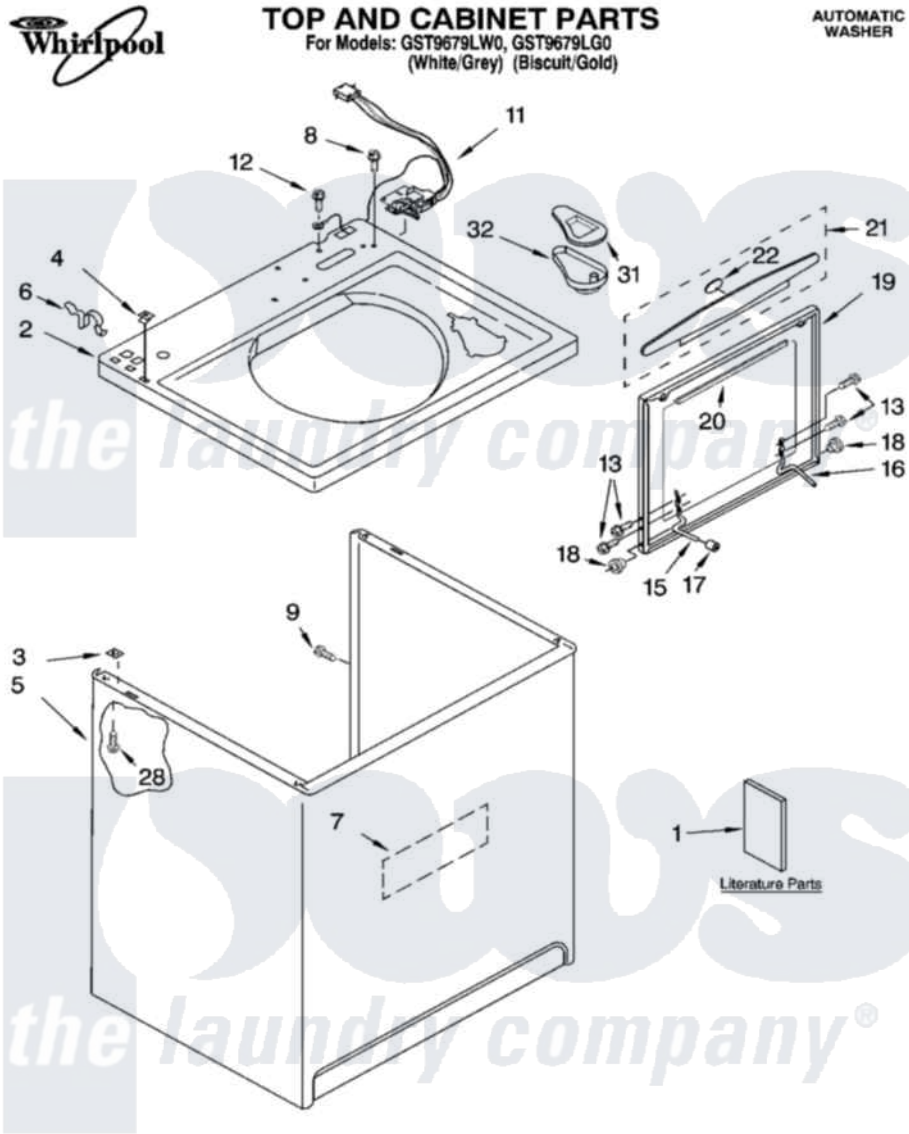

Whirlpool GST9679LW0 01 - TOP AND CABINET PARTS

1-04 Litho in U.S.A.(drd)

1

Part No. 8179651 Rev. A

Whirlpool Residential Whirlpool GST9679LW0 Washer Parts Diagram 01 - TOP AND CABINET PARTS

[Click on the part number to view part](#)

Item	Original Part Number	Replaced By	Status	Part Description
1	LIT3956025		Not Available	Literature Parts (Installation Instructions)
"	LIT3955869			Literature Parts
"	LIT3955559		Not Available	Literature Parts (Energy Guide)
"	LIT3955767		Not Available	Literature Parts (Wiring Diagram)
"	N/A		Not Available	Following May Be Purchased DO-IT-YOURSELF REPAIR MANUALS
"	LIT4313896	4313896		Do-It-Yourself Repair Manuals
2	3955792			Top
"	3955793			Top
3	62750			Spacer, Cabinet To Top (4)
4	357213			Nut, Push-In
5	63424			Cabinet
"	3954357			Cabinet
6	62780			Clip, Top And Cabinet And Rear Panel

7	3976348		Absorber, Sound
8	3400611		Screw And Washer, Lid Switch
9	3357011	308685	Side Trim)
11	8054980		Switch, Lid
12	3351614		Screw, Gearcase Cover Mounting
13	355274	W10119828	Screw, Lid Hinge Mounting
15	8055257		Hinge, Lid
16	8055256		Hinge, Lid
17	19119		Bumper, Lid Hinge
18	8319539		Bearing, Lid Hinge
19	3956016	3957547	Lid
"	3956017	3957548	Lid
20	8054939		Seal, Lid
21	3956011		Handle, Lid
"	3956012		Handle, Lid
22	3956010		Insert, Handle
28	3390631		Screw, 10-16 X 3/8
31	3956079	3955788	Cover, Dispenser
32	8519517		Dispenser, Bleach