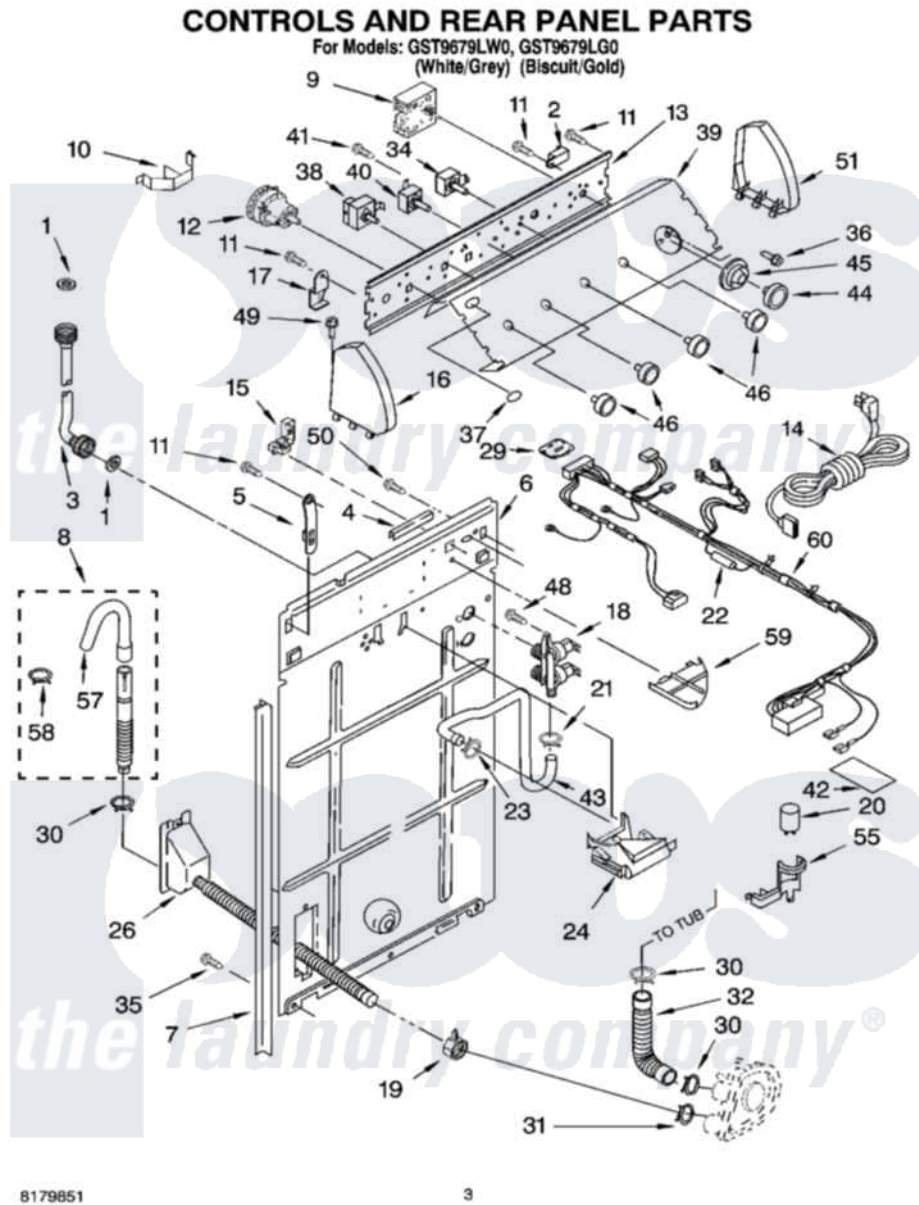

Whirlpool GST9679LW0 02 - CONTROLS AND REAR PANEL PARTS

Whirlpool Residential Whirlpool GST9679LW0 Washer Parts Parts Diagram 02 - CONTROLS AND REAR PANEL PARTS
Click on the part number to view part

Item	Original Part Number	Replaced By	Status	Part Description
1	3976300	16123		Washer Inlet-Hose Miscellaneous Parts Must be Ordered Separately.
2	694419			Mini-Buzzer
3	3949374	89503		Hose-Inlet
"	3949375	89503		Hose-Inlet
4	303294	3367669		Protector, Edge
5	8318255	8568314		Strap, Console
6	3357978			Panel, Rear
7	62747			Pad, Rear Panel
8	3951609	285664		Hose
"	661577	285666		Hose
"	3357090	285702		Hose
9	3955765			Timer, Control
10	8055003			Clip, Harness And Pressure Switch
11	90767			Screw, 8A X 3/8 HeX Washer Head Tapping