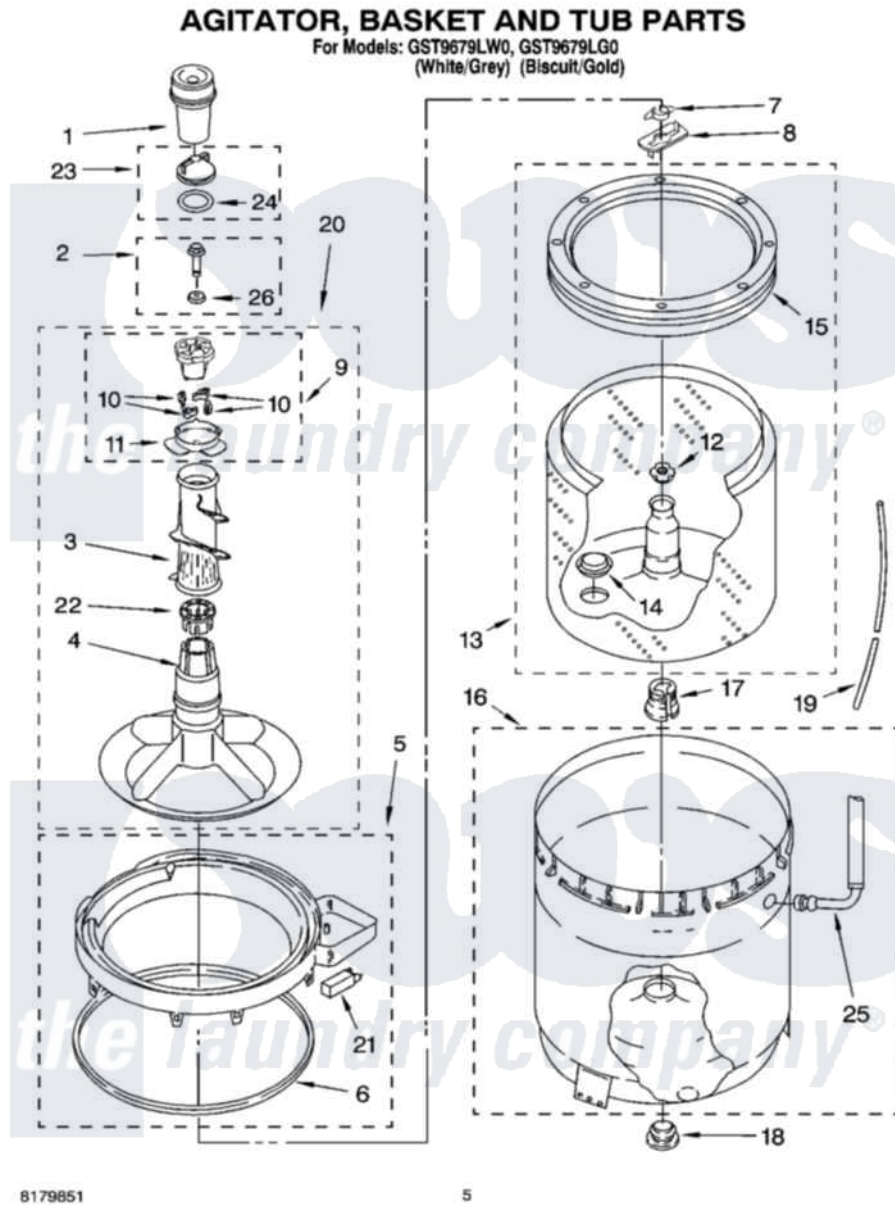

Whirlpool GST9679LW0 03 - AGITATOR, BASKET AND TUB PARTS

8179851

5

Whirlpool Residential Whirlpool GST9679LW0 Washer Parts Parts Diagram 03 - AGITATOR, BASKET AND TUB PARTS

[Click on the part number to view part](#)

Item	Original Part Number	Replaced By	Status	Part Description
1	63580			Dispenser, Fabric Softener
2	358237			Screw And Washer
3	3363003			Mover, Clothes
4	3951632			Agitator
5	3954507	W10213410		Ring-Tub
6	3359585	3976308		Gasket, Tub Ring
7	3354845			Clip, Agitator
8	3355921	8543666		Washer, Agitator
9	3951682	285809		Cam-Agitator
10	3366877	80040		Dog-Agitator
11	3952374			Bearing, Driven Cam
12	21366			Nut, Spanner
13	8526016	W10389328		Clothes Container, Assembly
14	8522271	285868		Filter
15	8519788	387240		Ring, Balance
16	8283125			Tub

17	389140		Tub Block, Basket Drive
18	383727		Gasket, Centerpodt
19	3347780	353244	Hose, Pressure Switch
20	3951744		Agitator Assembly
21	8318246	W10213410	Ring-Tub
22	3951608		Spacer, Thrust
23	3354733	W10074580	Cap, Barrier
24	3348855	W10072840	Fabric Softener
25	3948705		Hose, Bleach
26	3949550		Washer