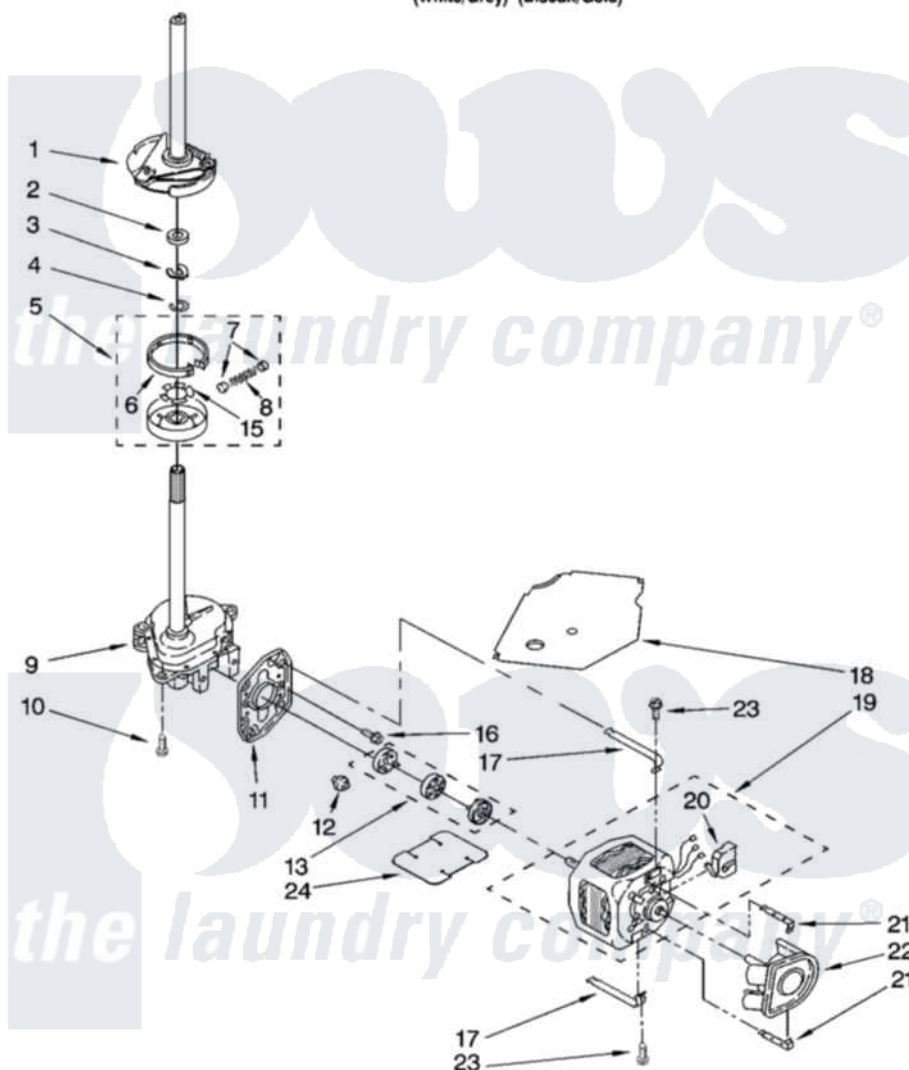

# Whirlpool GST9679LW0 04 - BRAKE, CLUTCH, GEARCASE, MOTOR AND PUMP PARTS

## BRAKE, CLUTCH, GEARCASE, MOTOR AND PUMP PARTS

For Models: GST9679LW0, GST9679LG0  
(White/Grey) (Biscuit/Gold)

8179851

7

Whirlpool [Residential Whirlpool GST9679LW0 Washer Parts](#) Parts Diagram 04 - BRAKE, CLUTCH, GEARCASE, MOTOR AND PUMP PARTS  
Click on the part number to view part

Item	Original Part Number	Replaced By	Status	Part Description
1	388952	<a href="#">285792</a>		Basketdrive
2	<a href="#">63292</a>			Washer, Spin Tube Thrust
3	62697	<a href="#">W10080230</a>		Ring, Spin Tube Support
4	63283	<a href="#">285353</a>		Ring
5	3951311	<a href="#">285785</a>		Clutch
6	3951308	<a href="#">285790</a>		Lining
7	<a href="#">62646</a>			Cap, Clutch Spring
8	<a href="#">3946792</a>			Spring And Damper Assembly
9	3360630	<a href="#">3360629</a>		Gearcase
10	3357334	<a href="#">3400516</a>		Screw Anti-Rattle
11	<a href="#">62611</a>			Plate, Motor Mount To Gearcase
12	<a href="#">62691</a>			Grommet, Motor
13	285753	<a href="#">285753A</a>		Coupling
15	<a href="#">3355454</a>			Clip, Main Drive

16	<a href="#">3400516</a>		Screw Anti-Rattle
17	3349637	<a href="#">W10086010</a>	Retainer, Motor
18	<a href="#">3362089</a>		Shield, Tub To Motor
19	<a href="#">8529935</a>		Motor, Main Drive
20	<a href="#">8529896</a>		Switch, Main Drive Motor
21	62700	<a href="#">8546127</a>	Retainer, Pump
22	<a href="#">3363394</a>		Pump
23	3387485	<a href="#">273556</a>	Screw, 10-16 X 5/8
24	<a href="#">3946532</a>		Shield, Motor