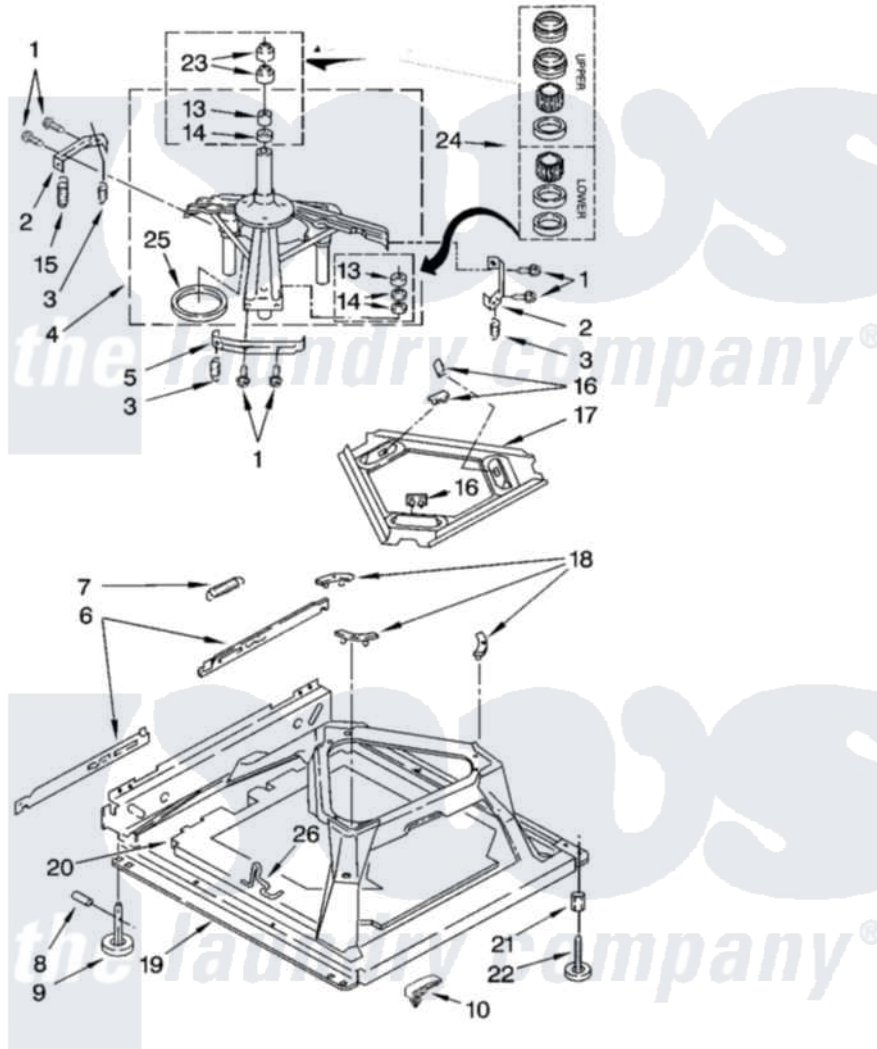

Whirlpool GST9679LW0 05 - MACHINE BASE PARTS

MACHINE BASE PARTS

For Models: GST9679LW0, GST9679LG0
(White/Grey) (Biscuit/Gold)

8

8179851

Whirlpool Residential Whirlpool GST9679LW0 Washer Parts Parts Diagram 05 - MACHINE BASE PARTS

[Click on the part number to view part](#)

Item	Original Part Number	Replaced By	Status	Part Description
1	3400076			Screw, Bracket Mounting
2	64067			Bracket, Spring Outer
3	63907			Spring, Suspension
4	3362087	280184		Support
5	64065			Bracket, Spring Outer
6	63466			Link, Leveling Mechanism
7	62597	8316845		Spring
8	62837			Pin, Knurled
9	62596	285244		Feet-Leveling
10	3976276		Not Available	Clip, Sound Board (2)
13	3347047	8546455		Bearing, Centerpost
14	357409	359449		Seal, Agitator Shaft
15	388492	W10250667		Spring, Counterweight
16	62568	285219		Pad
17	3946509			Plate, Suspension
18	3363660	285744		Pad

19	3946512	285771	Base
20	8283230	8544816	Absorber, Sound
21	3359452		Nut, Lock
22	389102	W10001130	Foot, Leveling
23	356934	8577376	Seal, Centerpost
24	285203		Centerpost Bearing Kit
25	63134		Ring, Sound Deadening
26	63806	W10145155	Retainer, Suspension Spring