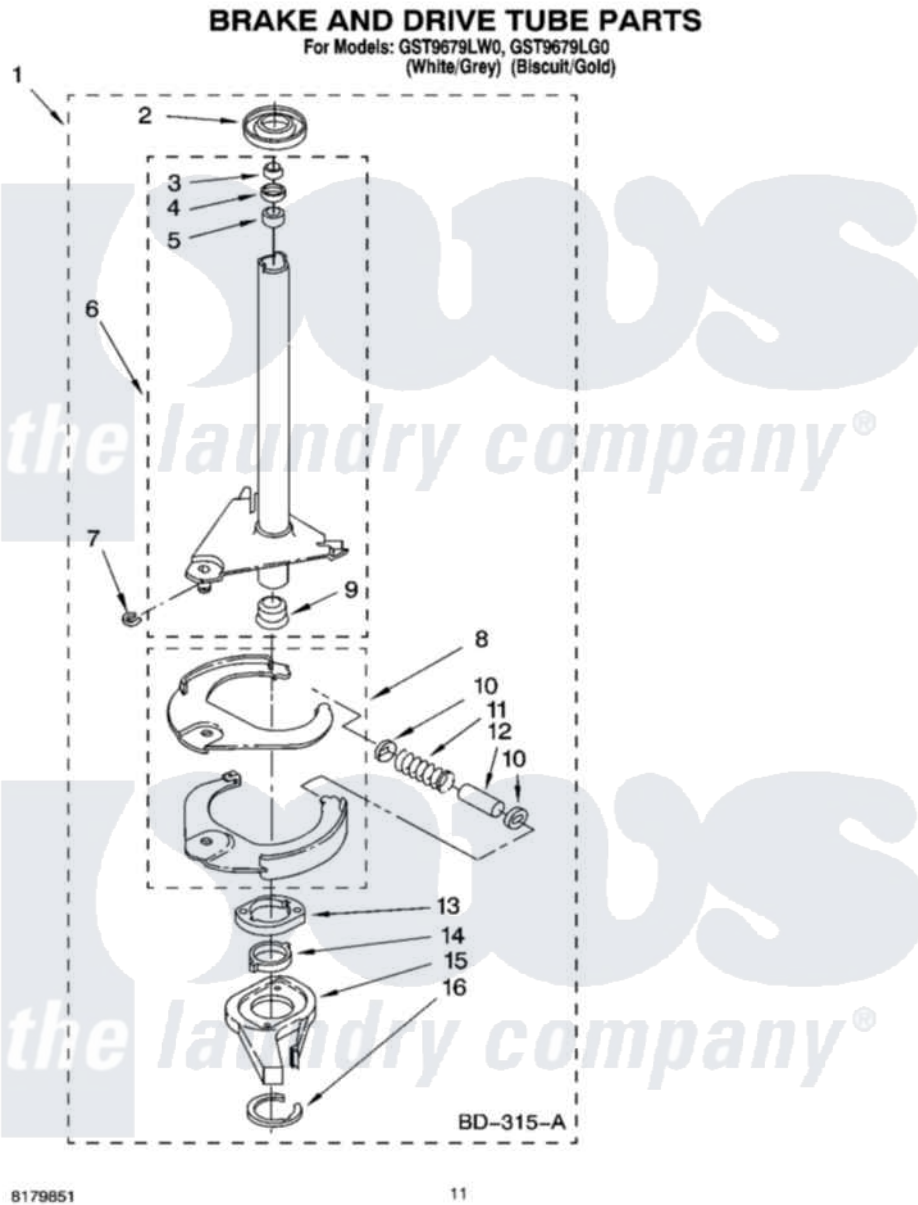

Whirlpool GST9679LW0 07 - BRAKE AND DRIVE TUBE PARTS

8179851

11

Whirlpool Residential Whirlpool GST9679LW0 Washer Parts Parts Diagram 07 - BRAKE AND DRIVE TUBE PARTS

Click on the part number to view part

Item	Original Part Number	Replaced By	Status	Part Description
1	388952	285792		Basketdrive
2	62658			Ring, Thrust
3	91939			Seal, Shaft
4	356427			Seal, Spin Pinion
5	356937			Spacer, Drive Tube
6	64027	64208		Tube-Spin
7	64035	W10083190		Ring, Retaining
8	64232	285438		Shoe-Brake
9	62703	8546462		"T" Bearing, Spin Tube
10	62648	285658		Sleeve
11	387806		Not Available	Spring, Brake
12	62909	285658		Sleeve
13	63023	8546461		Cam, Brake Release
14	63022			Sleeve, Cam
15	64194	285790		Lining
16	90368	W10083200		Ring, Retaining