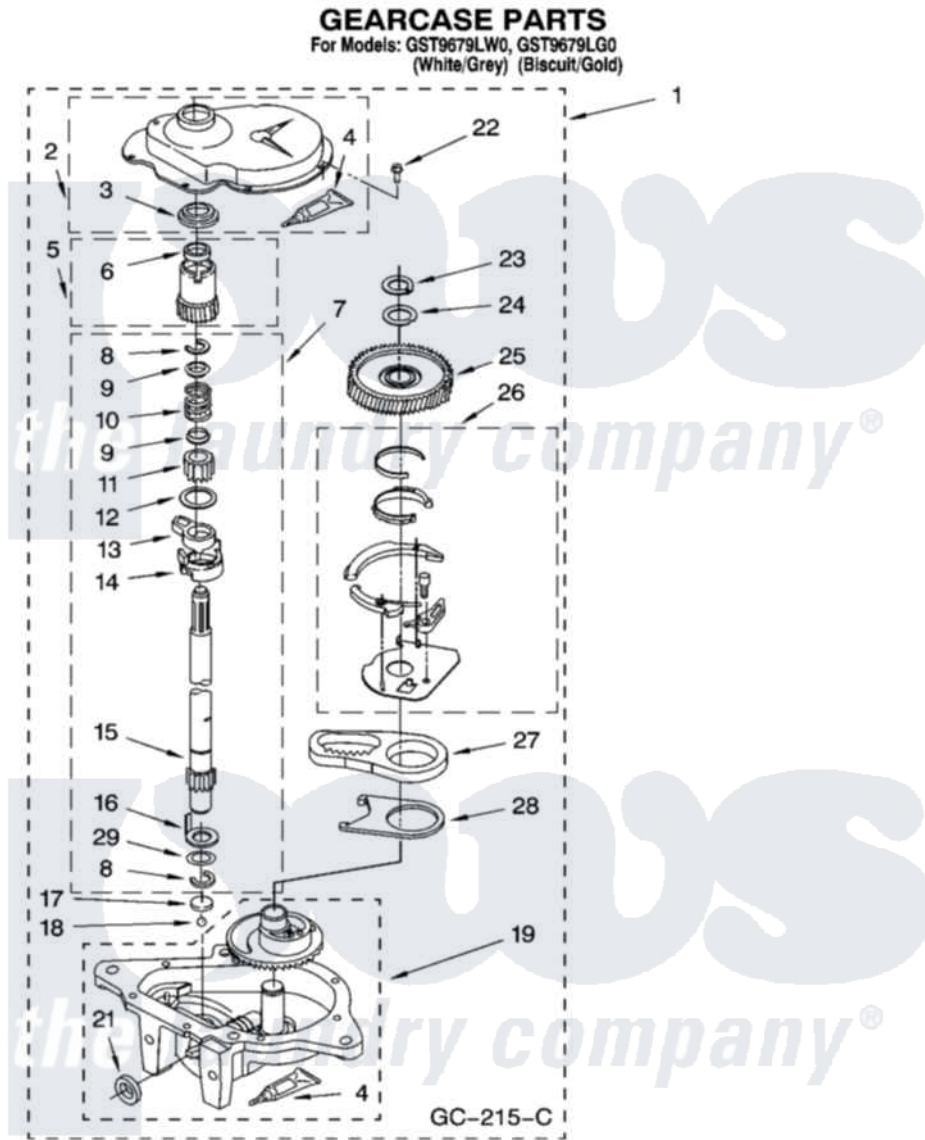

Whirlpool GST9679LW0 08 - GEARCASE PARTS

12

8179851

Whirlpool Residential Whirlpool GST9679LW0 Washer Parts Parts Diagram 08 - GEARCASE PARTS
Click on the part number to view part

Item	Original Part Number	Replaced By	Status	Part Description
1	3360630	3360629		Gearcase
2	285202			Cover, Gearcase
3	3349985			Seal, Gearcase Cover
4	285195			Sealer Sealer, Gasket
5	63320	285362		Gear and Pinion
6	356427			Seal, Spin Pinion
7	389387			Shaft, Agitator
8	90369		Not Available	Ring, Retaining (2)
9	62677			Retainer, Spring
10	62676			Spring, Agitator
11	63273	285509		Shaft, Agitator
12	62619			Washer, Agitator Gear
13	62580	285206		Cam-Agitator
14	62581	285206		Cam-Agitator
15	285509			Shaft, Agitator
16	62618			Washer, Cam Thrust

17	16018	285205	Bearing
18	85529	285205	Bearing
19	389230	285515	Gearcase
21	285352		Seal Kit, Thrust Plug
22	3351614		Screw, Gearcase Cover Mounting
23	3362552	285765	Ring-Retr
24	285735	285766	Washer Kit, Thrust
25	62570	285362	Gear and Pinon
26	388253	999516	Shelf-Glas
27	3349296	8546456	Rack, Connecting
28	62621		Actuator, Shift
29	388815		Washer, Intermediate 1 3976263 Miscellaneous Parts Bag 2 3976300 Washer, Inlet Hose 3 3366913 Clamp, Hose