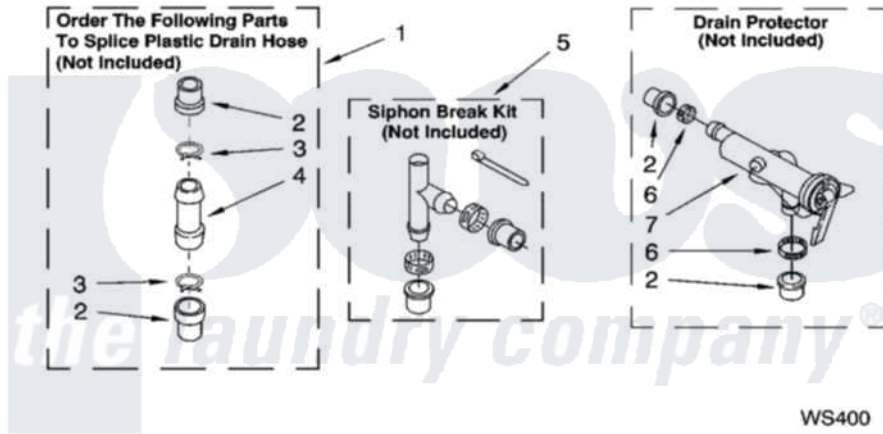

WATER SYSTEM PARTS

For Models: GST9679LW0, GST9679LG0
(White/Grey) (Biscuit/Gold)

8179851

13

Whirlpool [Residential Whirlpool GST9679LW0 Washer Parts](#) Parts Diagram 09 - WATER SYSTEM PARTS
Click on the part number to view part

Item	Original Part Number	Replaced By	Status	Part Description
1	285442			Water System Parts
2	285321			Water System Parts
3	370447	285655		Clamp, Hose
4	16272			Connector, Straight
5	285320			Water System Parts
6	65349	285655		Clamp, Hose
7	367031			Water System Parts