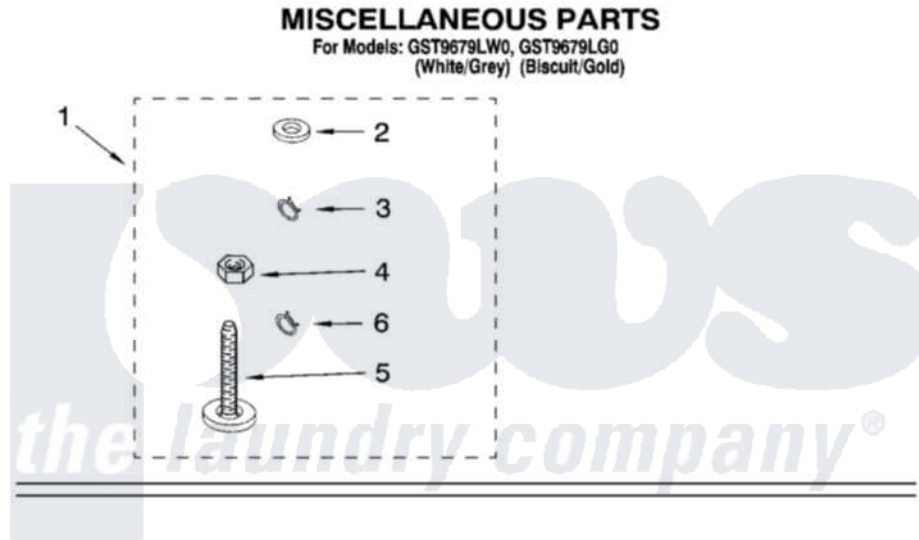

Whirlpool GST9679LW0 10 - MISCELLANEOUS AND OPTIONAL PARTS

Whirlpool Residential Whirlpool GST9679LW0 Washer Parts Parts Diagram 10 - MISCELLANEOUS AND OPTIONAL PARTS

Click on the part number to view part

Item	Original Part Number	Replaced By	Status	Part Description
1	3976263	285654		Parts-Misc
2	3976300	16123		Washer Inlet-Hose Miscellaneous Parts Must be Ordered Separately.
3	3366913	3357331		Clamp, Drain
4	3359452			Nut, Lock
5	389102	W10001130		Foot, Leveling
6	3366912	356138		Clamp, Hose
"	72017			Paint, Touch-Up
"	4392899			Paint, Touch-Up
"	350938			Paint, Pressurized Spray B
"	350930			Paint, Pressurized Spray B
"	4392901			Paint, Pressurized Spray
"	799344			Paint, Touch-Up)
"	4392900			Paint, Bulk)
"	350572			Oil

"	285208	Lubricant
"	285195	Sealer Sealer, Gasket
"	367031	Water System Parts
"	285320	Water System Parts