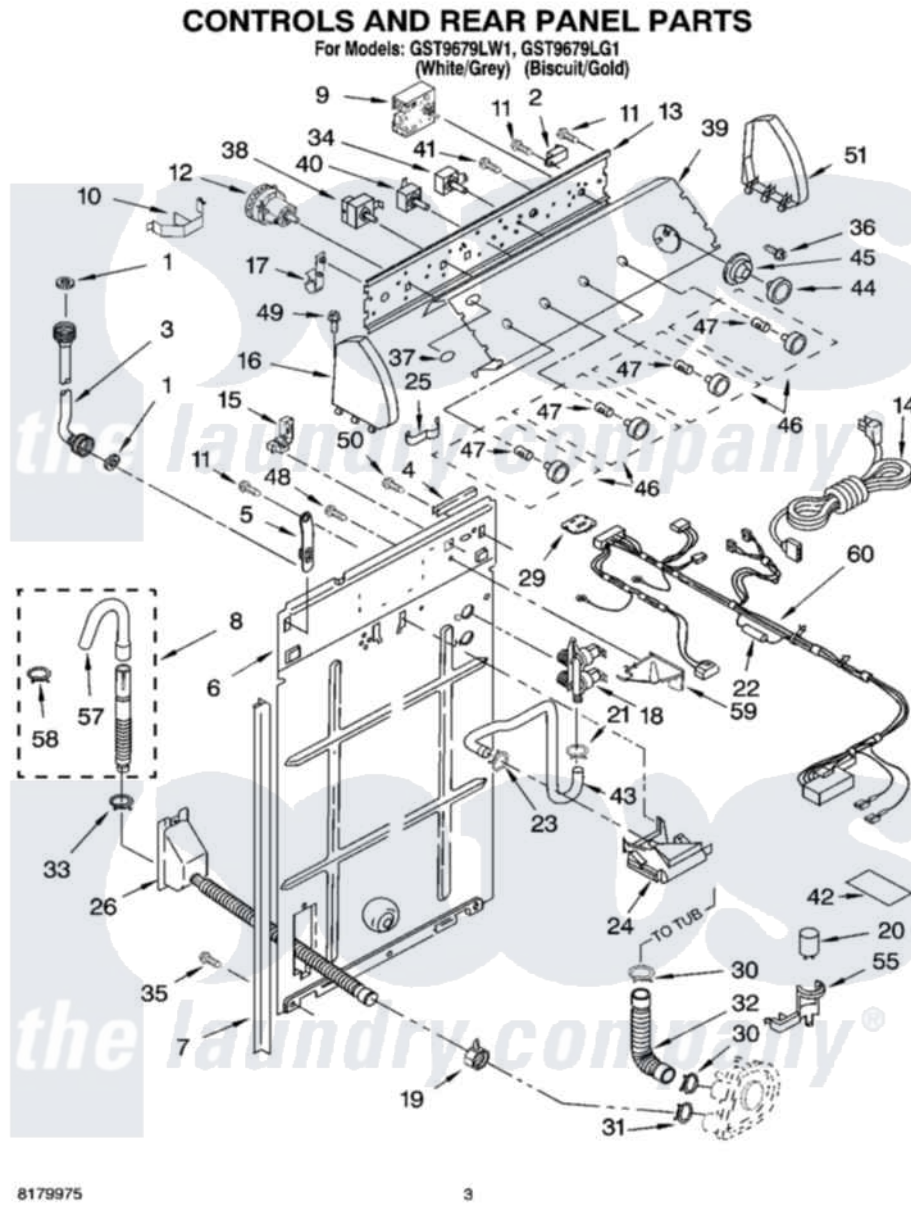

# Whirlpool GST9679LW1 02 - CONTROLS AND REAR PANEL PARTS

Whirlpool Residential Whirlpool GST9679LW1 Washer Parts Parts Diagram 02 - CONTROLS AND REAR PANEL PARTS  
Click on the part number to view part

Item	Original Part Number	Replaced By	Status	Part Description
1	3976300	<a href="#">16123</a>		Washer Inlet-Hose Miscellaneous Parts Must be Ordered Separately.
2	<a href="#">694419</a>			Mini-Buzzer
3	3949374	<a href="#">89503</a>		Hose-Inlet
"	3949375	<a href="#">89503</a>		Hose-Inlet
4	303294	<a href="#">3367669</a>		Protector, Edge
5	8318255	<a href="#">8568314</a>		Strap, Console
6	<a href="#">3357978</a>			Panel, Rear
7	<a href="#">62747</a>			Pad, Rear Panel
8	3951609	<a href="#">285664</a>		Hose
"	661577	<a href="#">285666</a>		Hose
"	3357090	<a href="#">285702</a>		Hose
9	<a href="#">3955765</a>			Timer, Control
10	<a href="#">8055003</a>			Clip, Harness And Pressure Switch
11	<a href="#">90767</a>			Screw, 8A X 3/8 HeX Washer Head Tapping