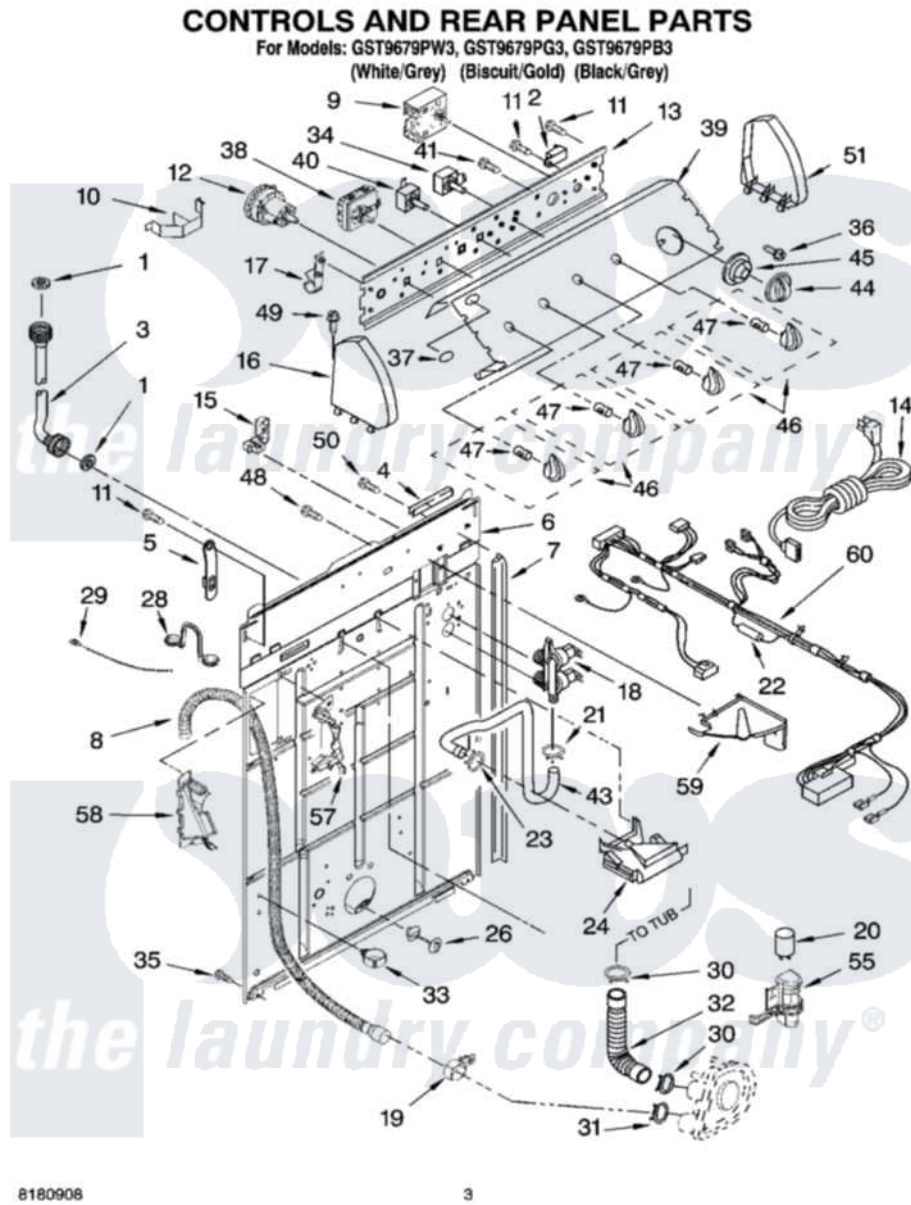

Whirlpool GST9679PB3 02 - CONTROLS AND REAR PANEL PARTS

Whirlpool Residential Whirlpool GST9679PB3 Washer Parts Parts Diagram 02 - CONTROLS AND REAR PANEL PARTS
Click on the part number to view part

Item	Original Part Number	Replaced By	Status	Part Description
1	3976300	16123		Washer Inlet-Hose Miscellaneous Parts Must be Ordered Separately.
2	694419			Mini-Buzzer
3	8571377	89503		Hose-Inlet
"	8571378	89503		Hose-Inlet
4	303294	3367669		Protector, Edge
5	8568314			Strap, Console
6	8318015			Panel, Rear
7	62747			Pad, Rear Panel
8	8559373	W10096921		Drain Hose Assembly
9	3955765			Timer, Control
10	8055003			Clip, Harness And Pressure Switch
11	90767			Screw, 8A X 3/8 HeX Washer Head Tapping
12	3366845	W10339326		Switch-WL
13	8544893			Bracket, Control