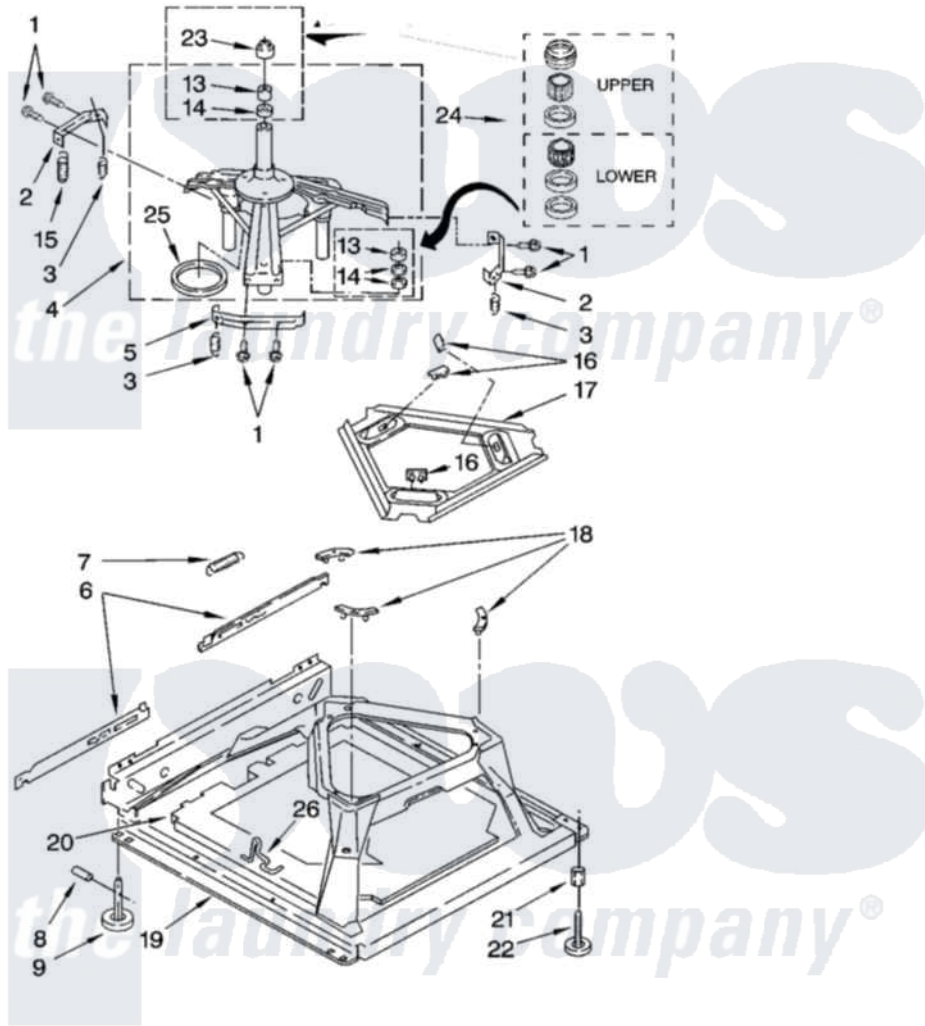

Whirlpool GST9679PB3 05 - MACHINE BASE PARTS

MACHINE BASE PARTS

For Models: GST9679PW3, GST9679PG3, GST9679PB3
(White/Grey) (Biscuit/Gold) (Black/Grey)

8

8180908

Whirlpool Residential Whirlpool GST9679PB3 Washer Parts Parts Diagram 05 - MACHINE BASE PARTS
Click on the part number to view part

Item	Original Part Number	Replaced By	Status	Part Description
1	3400076			Screw, Bracket Mounting
2	64067			Bracket, Spring Outer
3	63907			Spring, Suspension
4	8575214	280184		Support
5	64065			Bracket, Spring Outer
6	63466			Link, Leveling Mechanism
7	62597	8316845		Spring
8	62837			Pin, Knurled
9	62596	285244		Feet-Leveling
13	3347047	8546455		Bearing, Centerpost
14	357409	359449		Seal, Agitator Shaft
15	8318050	285901		Spring
16	62568	285219		Pad
17	3946509			Plate, Suspension
18	3363660	285744		Pad
19	3946512	285771		Base

20	8544816		Absorber, Sound
21	3359452		Nut, Lock
22	389102	W10001130	Foot, Leveling
23	8577376		Seal, Centerpost
24	285203		Centerpost Bearing Kit
25	63134		Ring, Sound Deadening
26	63806	W10145155	Retainer, Suspension Spring