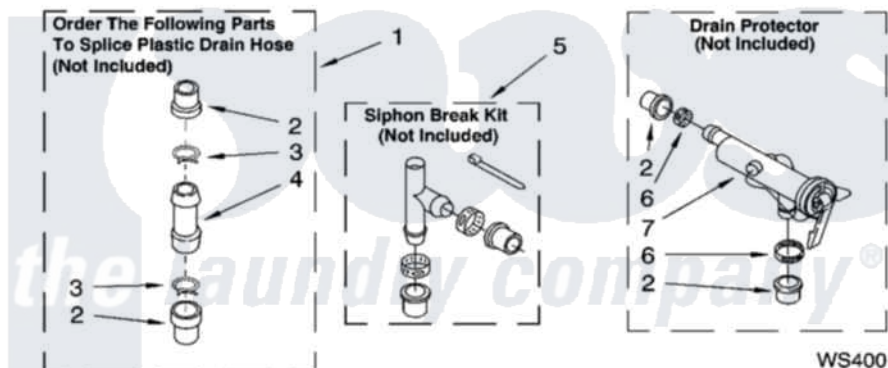

**Whirlpool GST9679PB3 09 - WATER SYSTEM PARTS, OPTIONAL PARTS  
(NOT INCLUDED)**

**WATER SYSTEM PARTS**  
For Models: GST9679PW3, GST9679PG3, GST9679PB3  
(White/Grey) (Biscuit/Gold) (Black/Grey)

8180908

13

Whirlpool [Residential Whirlpool GST9679PB3 Washer Parts](#) Parts Diagram 09 - WATER SYSTEM PARTS, OPTIONAL PARTS (NOT INCLUDED)

[Click on the part number to view part](#)

Item	Original Part Number	Replaced By	Status	Part Description
1	<a href="#">285442</a>			Water System Parts
2	<a href="#">285321</a>			Water System Parts
3	370447	<a href="#">285655</a>		Clamp, Hose
4	<a href="#">16272</a>			Connector, Straight
5	<a href="#">285320</a>			Water System Parts
6	65349	<a href="#">285655</a>		Clamp, Hose
7	<a href="#">367031</a>			Water System Parts
	<a href="#">72017</a>			Paint, Touch-Up
"	<a href="#">4392899</a>			Paint, Touch-Up
"	<a href="#">72032</a>			Paint, Touch-Up
"	<a href="#">350938</a>			Paint, Pressurized Spray B
"	<a href="#">350930</a>			Paint, Pressurized Spray B
"	<a href="#">4392901</a>			Paint, Pressurized Spray
"	786020		Not Available	PAINT, PRESSURIZED SPRAY (12 oz.) (Black)