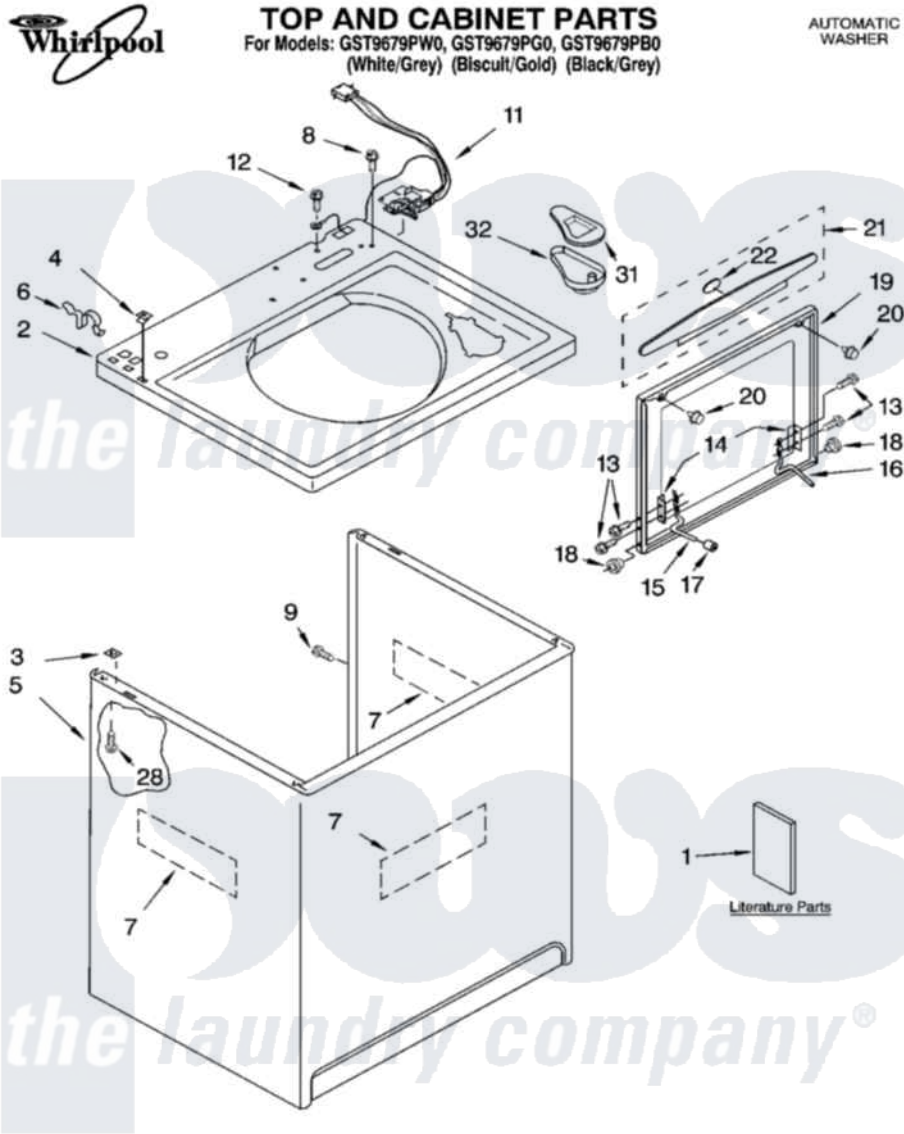

# Whirlpool GST9679PG0 01 - TOP AND CABINET PARTS

4-04 Litho in U.S.A. (dtd)

1

Part No. 8180284

[Whirlpool Residential Whirlpool GST9679PG0 Washer Parts](#) Parts Diagram 01 - TOP AND CABINET PARTS  
 Click on the part number to view part

Item	Original Part Number	Replaced By	Status	Part Description
1	LIT3956025		Not Available	Literature Parts (Installation Instructions)
"	<a href="#">LIT3955869</a>			Literature Parts
"	LIT3955903		Not Available	Literature Parts (Feature Sheet)
"	LIT3956331		Not Available	Literature Parts (Energy Guide)
"	LIT8542482		Not Available	Literature Parts (Wiring Diagram)
"	N/A		Not Available	Following May Be Purchased DO-IT-YOURSELF REPAIR MANUALS
"	LIT4313896	<a href="#">4313896</a>		Do-It-Yourself Repair Manuals
2	<a href="#">3955789</a>			Top
"	<a href="#">3955790</a>			Top
"	<a href="#">3957076</a>			Top
3	62750			Spacer, Cabinet To Top (4)
4	<a href="#">357213</a>			Nut, Push-In
5	<a href="#">63424</a>			Cabinet