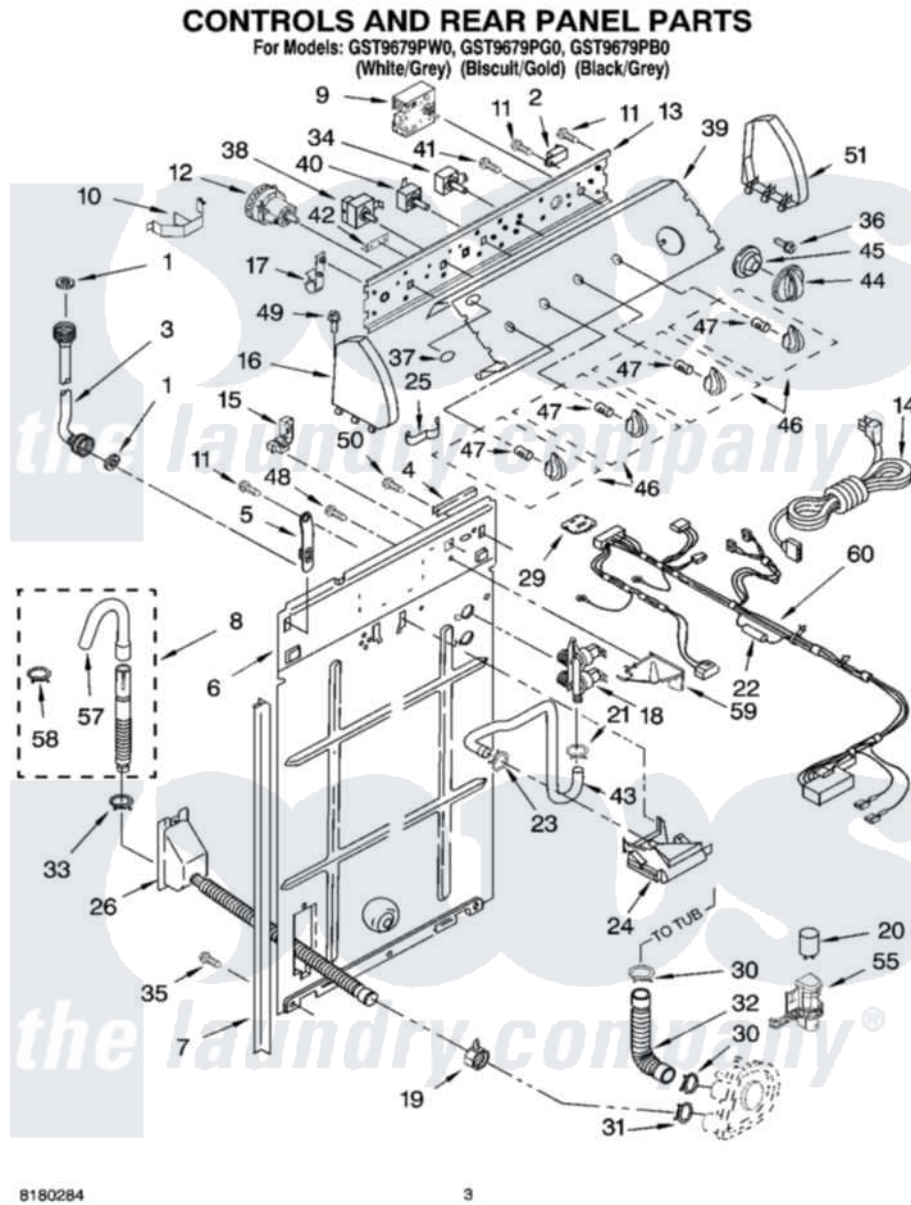

Whirlpool GST9679PG0 02 - CONTROLS AND REAR PANEL PARTS

Whirlpool Residential Whirlpool GST9679PG0 Washer Parts Parts Diagram 02 - CONTROLS AND REAR PANEL PARTS
 Click on the part number to view part

Item	Original Part Number	Replaced By	Status	Part Description
1	3976300	16123		Washer Inlet-Hose Miscellaneous Parts Must be Ordered Separately.
2	694419			Mini-Buzzer
3	3949374	89503		Hose-Inlet
"	3949375	89503		Hose-Inlet
4	303294	3367669		Protector, Edge
5	8318255	8568314		Strap, Console
6	3357978			Panel, Rear
7	62747			Pad, Rear Panel
8	3951609	285664		Hose
"	661577	285666		Hose
"	3357090	285702		Hose
9	3955765			Timer, Control
10	8055003			Clip, Harness And Pressure Switch
11	90767			Screw, 8A X 3/8 HeX Washer Head Tapping