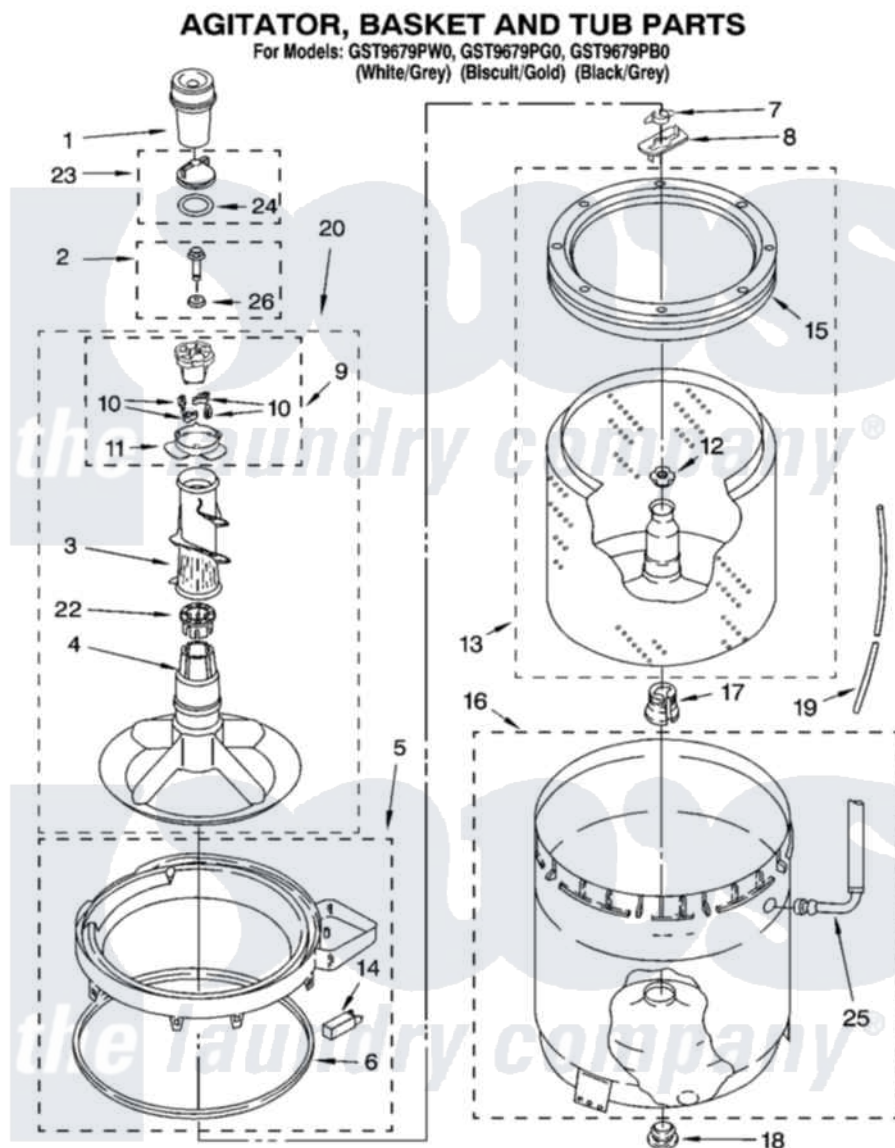

Whirlpool GST9679PG0 03 - AGITATOR, BASKET AND TUB PARTS

8180284

5

Whirlpool [Residential Whirlpool GST9679PG0 Washer Parts](#) Parts Diagram 03 - AGITATOR, BASKET AND TUB PARTS

[Click on the part number to view part](#)

Item	Original Part Number	Replaced By	Status	Part Description
1	63580			Dispenser, Fabric Softener
2	358237			Screw And Washer
3	3363003			Mover, Clothes
4	3951632			Agitator
5	3954507	W10213410		Ring-Tub
6	3359585	3976308		Gasket, Tub Ring
7	3354845			Clip, Agitator
8	3355921	8543666		Washer, Agitator
9	3951682	285809		Cam-Agitator
10	3366877	80040		Dog-Agitator
11	3952374			Bearing, Driven Cam
12	21366			Nut, Spanner
13	8526016	W10389328		Clothes Container, Assembly
14	8318246	W10213410		Ring-Tub
15	8519788	387240		Ring, Balance
16	8283125			Tub

17	389140		Tub Block, Basket Drive
18	383727		Gasket, Centerpodt
19	3347780	353244	Hose, Pressure Switch
20	3951744		Agitator Assembly
22	3951608		Spacer, Thrust
23	3354733	W10074580	Cap, Barrier
24	3348855	W10072840	Fabric Softener
25	3948705		Hose, Bleach
26	3949550		Washer