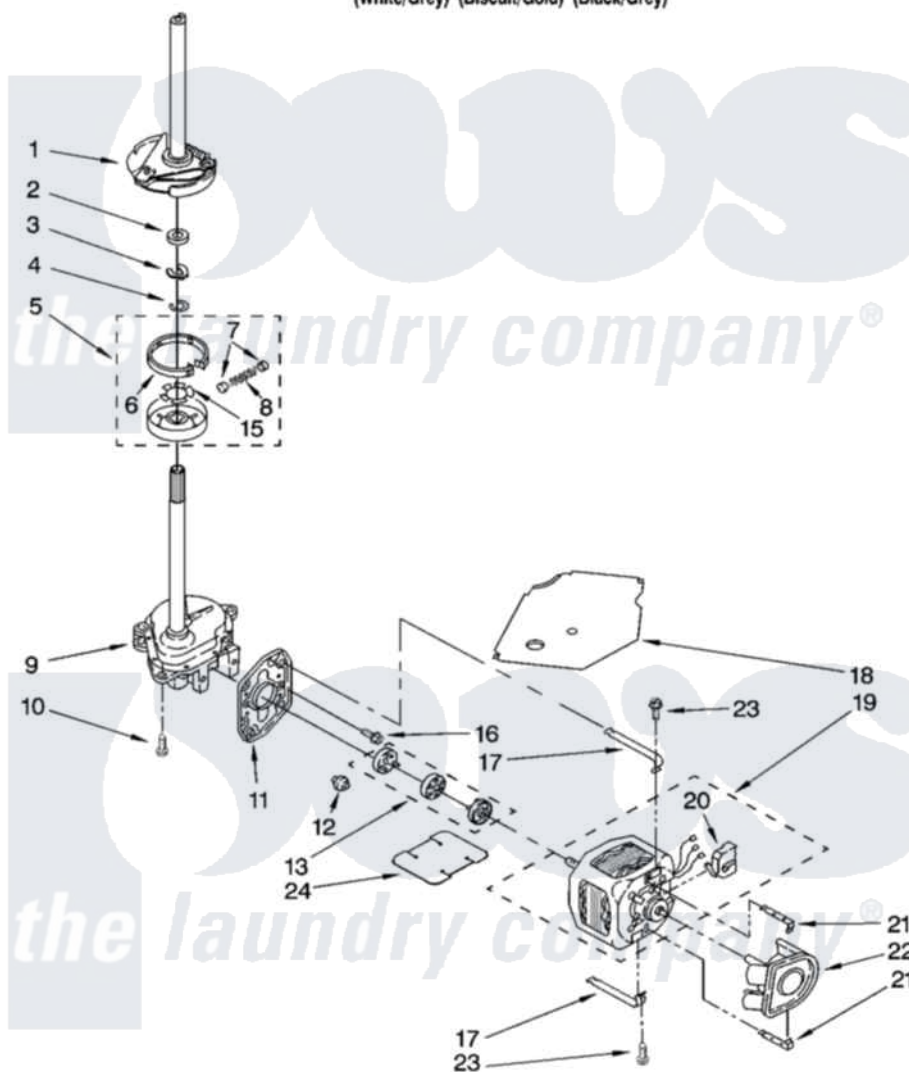

Whirlpool GST9679PG0 04 - BRAKE, CLUTCH, GEARCASE, MOTOR AND PUMP PARTS

BRAKE, CLUTCH, GEARCASE, MOTOR AND PUMP PARTS

For Models: GST9679PW0, GST9679PG0, GST9679PB0
(White/Grey) (Biscuit/Gold) (Black/Grey)

8180284

7

Whirlpool [Residential Whirlpool GST9679PG0 Washer Parts](#) Parts Diagram 04 - BRAKE, CLUTCH, GEARCASE, MOTOR AND PUMP PARTS
Click on the part number to view part

Item	Original Part Number	Replaced By	Status	Part Description
1	388952	285792		Basketdrive
2	63292			Washer, Spin Tube Thrust
3	62697	W10080230		Ring, Spin Tube Support
4	63283	285353		Ring
5	3951311	285785		Clutch
6	3951308	285790		Lining
7	62646			Cap, Clutch Spring
8	3946792			Spring And Damper Assembly
9	3360630	3360629		Gearcase
10	3357334	3400516		Screw Anti-Rattle
11	62611			Plate, Motor Mount To Gearcase
12	62691			Grommet, Motor
13	285753	285753A		Coupling
15	3355454			Clip, Main Drive

16	3400516		Screw Anti-Rattle
17	3349637	W10086010	Retainer, Motor
18	3362089		Shield, Tub To Motor
19	8529935		Motor, Main Drive
20	8529896		Switch, Main Drive Motor
21	8546127		Retainer, Pump
22	3363394		Pump
23	3387485	273556	Screw, 10-16 X 5/8
24	3946532		Shield, Motor