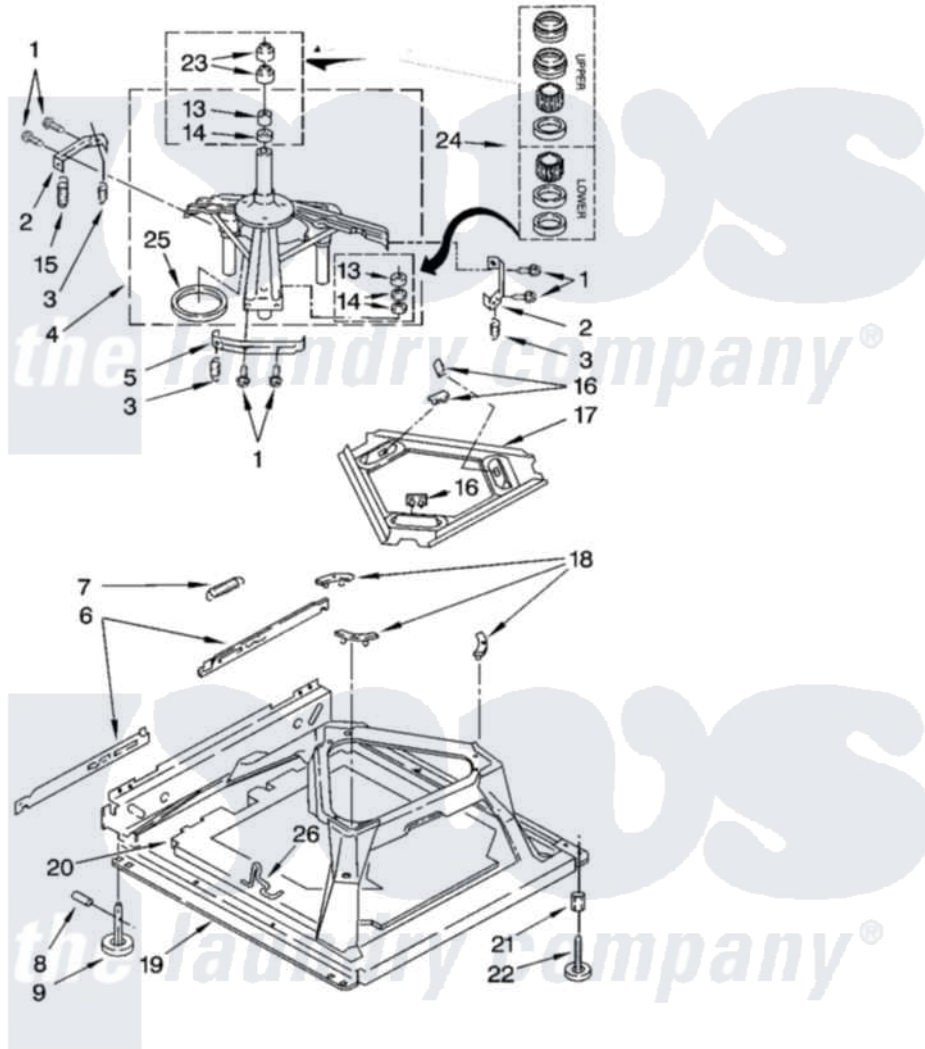

Whirlpool GST9679PG0 05 - MACHINE BASE PARTS

MACHINE BASE PARTS

For Models: GST9679PW0, GST9679PG0, GST9679PB0
(White/Grey) (Biscuit/Gold) (Black/Grey)

8

8180284

Whirlpool Residential Whirlpool GST9679PG0 Washer Parts Parts Diagram 05 - MACHINE BASE PARTS
Click on the part number to view part

Item	Original Part Number	Replaced By	Status	Part Description
1	3400076			Screw, Bracket Mounting
2	64067			Bracket, Spring Outer
3	63907			Spring, Suspension
4	3362087	280184		Support
5	64065			Bracket, Spring Outer
6	63466			Link, Leveling Mechanism
7	62597	8316845		Spring
8	62837			Pin, Knurled
9	62596	285244		Feet-Leveling
13	3347047	8546455		Bearing, Centerpost
14	357409	359449		Seal, Agitator Shaft
15	8318050	285901		Spring
16	62568	285219		Pad
17	3946509			Plate, Suspension
18	3363660	285744		Pad
19	3946512	285771		Base

20	8544816		Absorber, Sound
21	3359452		Nut, Lock
22	389102	W10001130	Foot, Leveling
23	356934	8577376	Seal, Centerpost
24	285203		Centerpost Bearing Kit
25	63134		Ring, Sound Deadening
26	63806	W10145155	Retainer, Suspension Spring