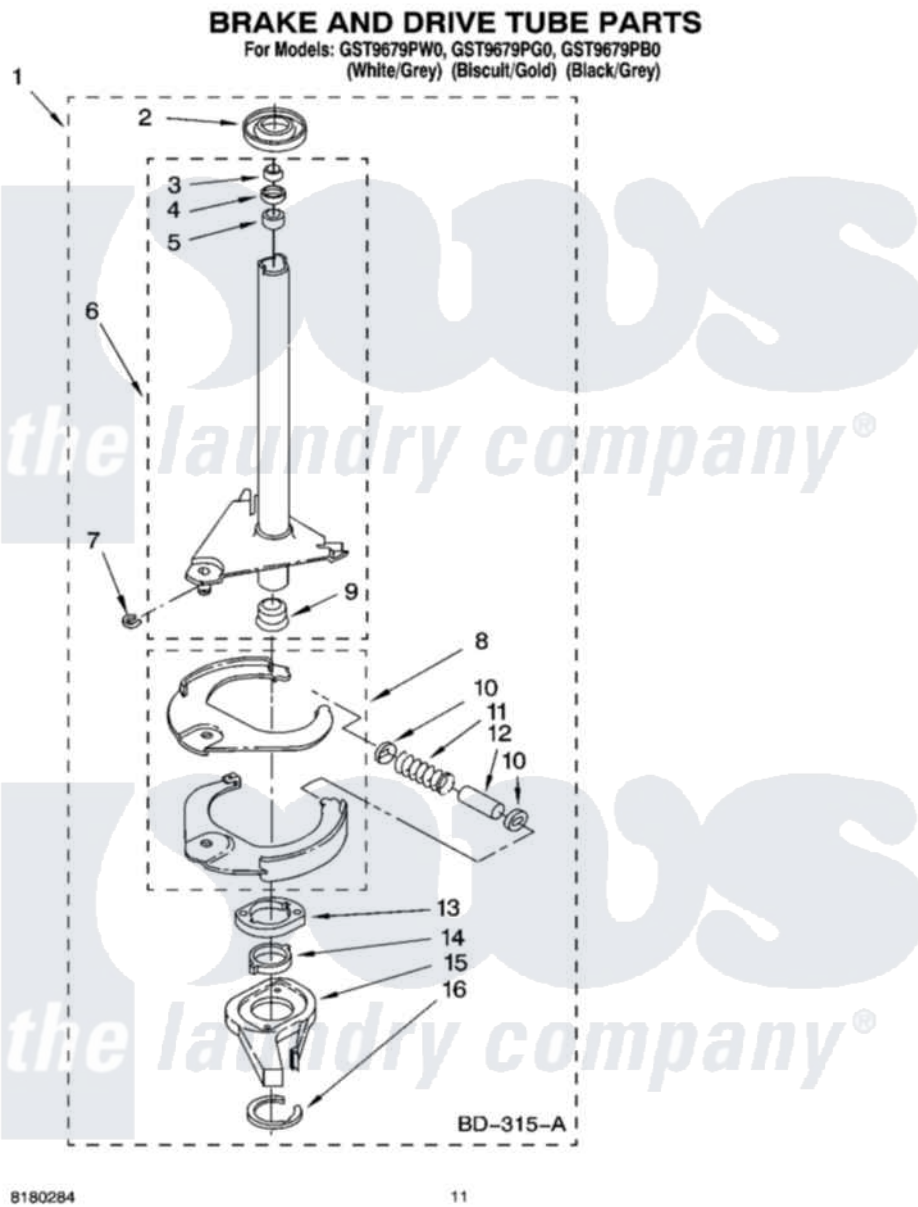

Whirlpool GST9679PG0 07 - BRAKE AND DRIVE TUBE PARTS

8180284

11

Whirlpool [Residential Whirlpool GST9679PG0 Washer Parts](#) Parts Diagram 07 - BRAKE AND DRIVE TUBE PARTS
Click on the part number to view part

| Item | Original Part Number | Replaced By | Status | Part Description |
|------|------------------------|---------------------------|---------------|------------------------|
| 1 | 388952 | 285792 | | Basketdrive |
| 2 | 62658 | | | Ring, Thrust |
| 3 | 91939 | | | Seal, Shaft |
| 4 | 356427 | | | Seal, Spin Pinion |
| 5 | 356937 | | | Spacer, Drive Tube |
| 6 | 64027 | 64208 | | Tube-Spin |
| 7 | 64035 | W10083190 | | Ring, Retaining |
| 8 | 64232 | 285438 | | Shoe-Brake |
| 9 | 62703 | 8546462 | | "T" Bearing, Spin Tube |
| 10 | 62648 | 285658 | | Sleeve |
| 11 | 387806 | | Not Available | Spring, Brake |
| 12 | 62909 | 285658 | | Sleeve |
| 13 | 63023 | 8546461 | | Cam, Brake Release |
| 14 | 63022 | | | Sleeve, Cam |
| 15 | 64194 | 285790 | | Lining |
| 16 | 90368 | W10083200 | | Ring, Retaining |

" N/A

Not Available

FOLLOWING PARTS NOT
ILLUSTRATED

" [285208](#)

Lubricant