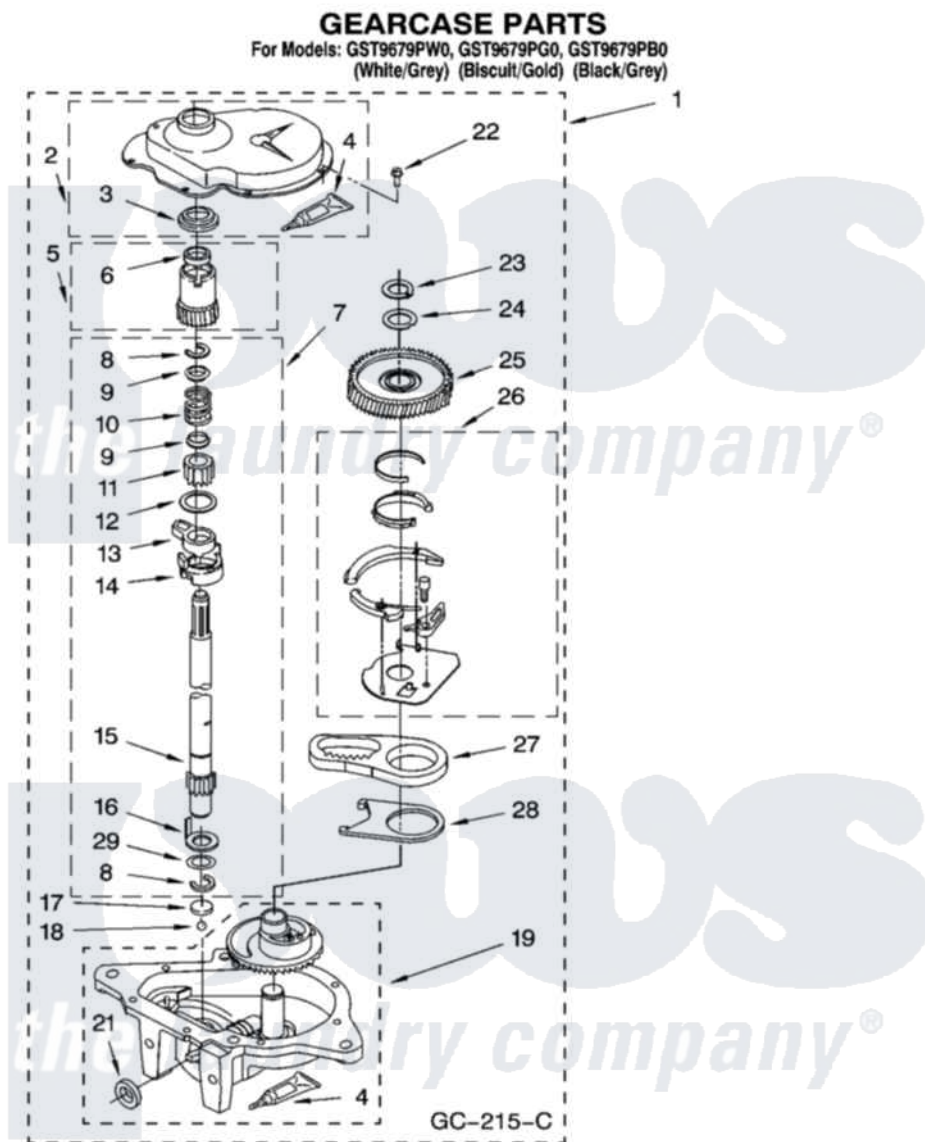

# Whirlpool GST9679PG0 08 - GEARCASE PARTS

12

8180284

Whirlpool [Residential Whirlpool GST9679PG0 Washer Parts](#) Parts Diagram 08 - GEARCASE PARTS  
Click on the part number to view part

Item	Original Part Number	Replaced By	Status	Part Description
1	3360630	<a href="#">3360629</a>		Gearcase
2	<a href="#">285202</a>			Cover, Gearcase
3	<a href="#">3349985</a>			Seal, Gearcase Cover
4	<a href="#">285195</a>			Sealer Sealer, Gasket
5	63320	<a href="#">285362</a>		Gear and Pinion
6	<a href="#">356427</a>			Seal, Spin Pinion
7	<a href="#">389387</a>			Shaft, Agitator
8	90369		Not Available	Ring, Retaining (2)
9	<a href="#">62677</a>			Retainer, Spring
10	<a href="#">62676</a>			Spring, Agitator
11	63273	<a href="#">285509</a>		Shaft, Agitator
12	<a href="#">62619</a>			Washer, Agitator Gear
13	62580	<a href="#">285206</a>		Cam-Agitator
14	62581	<a href="#">285206</a>		Cam-Agitator
15	<a href="#">285509</a>			Shaft, Agitator
16	<a href="#">62618</a>			Washer, Cam Thrust

17	16018	<a href="#">285205</a>	Bearing
18	85529	<a href="#">285205</a>	Bearing
19	389230	<a href="#">285515</a>	Gearcase
21	<a href="#">285352</a>		Seal Kit, Thrust Plug
22	<a href="#">3351614</a>		Screw, Gearcase Cover Mounting
23	3362552	<a href="#">285765</a>	Ring-Retr
24	285735	<a href="#">285766</a>	Washer Kit, Thrust
25	62570	<a href="#">285362</a>	Gear and Pinon
26	388253	<a href="#">999516</a>	Shelf-Glas
27	3349296	<a href="#">8546456</a>	Rack, Connecting
28	<a href="#">62621</a>		Actuator, Shift
29	<a href="#">388815</a>		Washer, Intermediate 1 3976263 Miscellaneous Parts Bag 2 3976300 Washer, Inlet Hose 3 3366913 Clamp, Hose