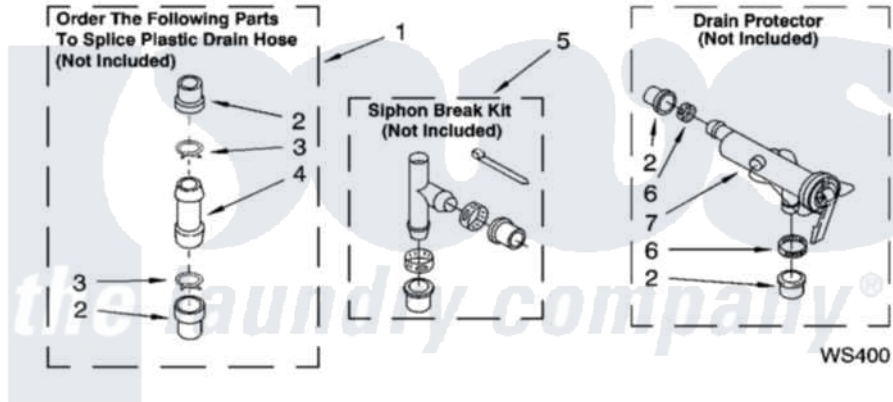

Whirlpool GST9679PG0 09 - WATER SYSTEM PARTS

WATER SYSTEM PARTS

For Models: GST9679PW0, GST9679PG0, GST9679PB0
(White/Grey) (Biscuit/Gold) (Black/Grey)

8180284

13

Whirlpool [Residential Whirlpool GST9679PG0 Washer Parts](#) Parts Diagram 09 - WATER SYSTEM PARTS
Click on the part number to view part

Item	Original Part Number	Replaced By	Status	Part Description
1	285442			Water System Parts
2	285321			Water System Parts
3	370447	285655		Clamp, Hose
4	16272			Connector, Straight
5	285320			Water System Parts
6	65349	285655		Clamp, Hose
7	367031			Water System Parts