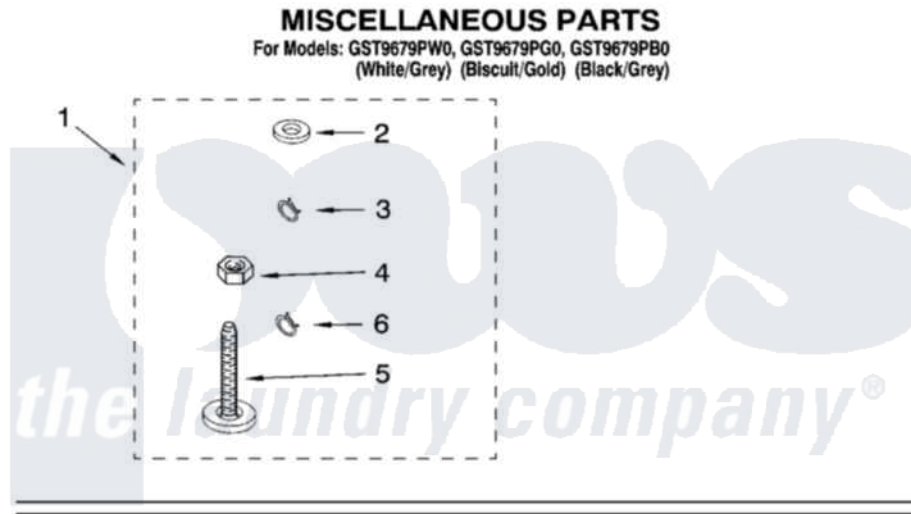

Whirlpool GST9679PG0 10 - MISCELLANEOUS PARTS - OPTIONAL PARTS (NOT INCLUDED)

Whirlpool [Residential Whirlpool GST9679PG0 Washer Parts](#) Parts Diagram 10 - MISCELLANEOUS PARTS - OPTIONAL PARTS (NOT INCLUDED)

[Click on the part number to view part](#)

Item	Original Part Number	Replaced By	Status	Part Description
1	3976263	285654		Parts-Misc
2	3976300	16123		Washer Inlet-Hose Miscellaneous Parts Must be Ordered Separately.
3	3366913	3357331		Clamp, Drain
4	3359452			Nut, Lock
5	389102	W10001130		Foot, Leveling
6	3366912	356138		Clamp, Hose
"	72017			Paint, Touch-Up
"	4392899			Paint, Touch-Up
"	72032			Paint, Touch-Up
"	350938			Paint, Pressurized Spray B
"	350930			Paint, Pressurized Spray B
"	4392901			Paint, Pressurized Spray
"	786020		Not Available	PAINT, PRESSURIZED SPRAY (12 oz.) (Black)