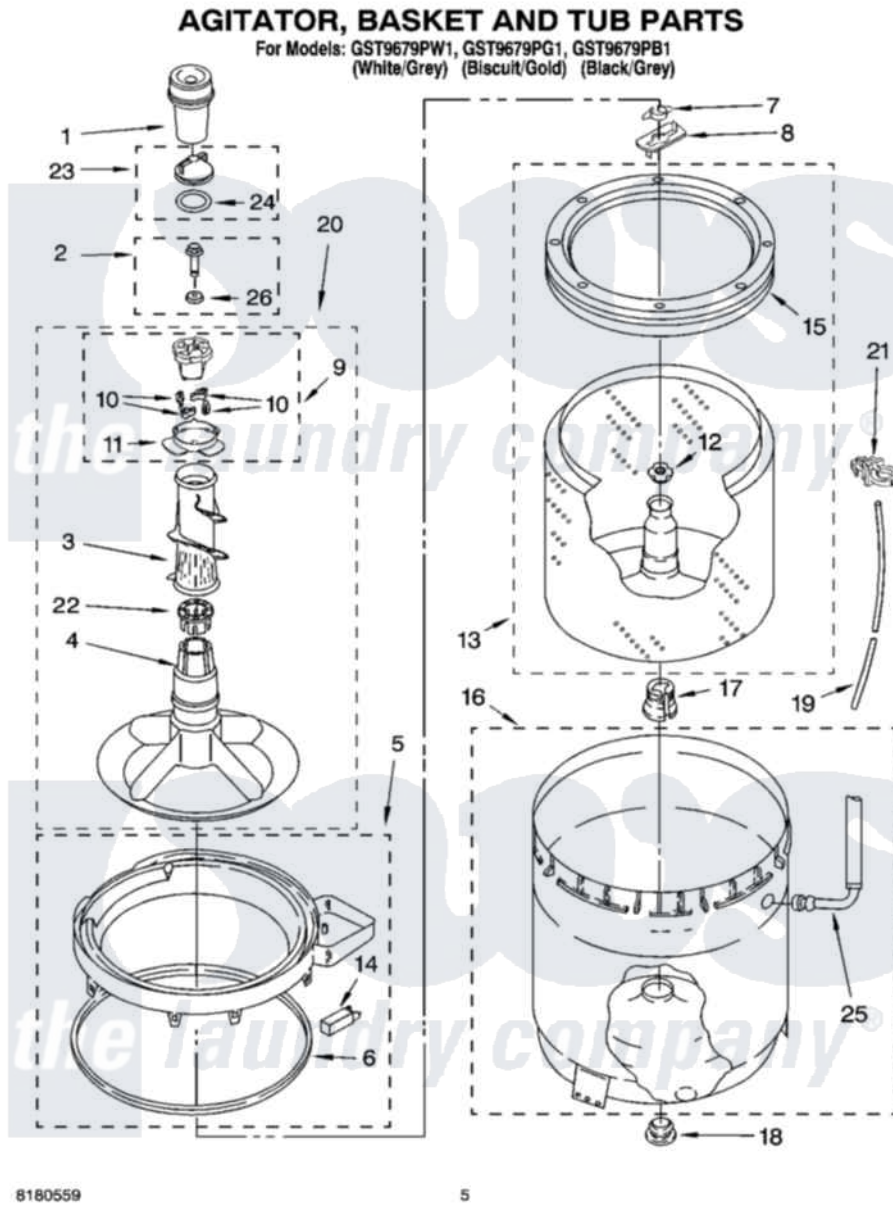

Whirlpool GST9679PG1 03 - AGITATOR, BASKET AND TUB PARTS

8180559

5

Whirlpool Residential Whirlpool GST9679PG1 Washer Parts Parts Diagram 03 - AGITATOR, BASKET AND TUB PARTS

[Click on the part number to view part](#)

Item	Original Part Number	Replaced By	Status	Part Description
1	63580			Dispenser, Fabric Softener
2	358237			Screw And Washer
3	3363003			Mover, Clothes
4	3951632			Agitator
5	3954507	W10213410		Ring-Tub
6	3359585	3976308		Gasket, Tub Ring
7	3354845			Clip, Agitator
8	3355921	8543666		Washer, Agitator
9	3951682	285809		Cam-Agitator
10	3366877	80040		Dog-Agitator
11	3952374			Bearing, Driven Cam
12	21366			Nut, Spanner
13	8526016	W10389328		Clothes Container, Assembly
14	8318246	W10213410		Ring-Tub
15	8519788	387240		Ring, Balance
16	8283125			Tub

17	389140		Tub Block, Basket Drive
18	383727		Gasket, Centerpodt
19	3347780	353244	Hose, Pressure Switch
20	3951744		Agitator Assembly
21	2219077		Clip, Pressure Switch Hose
22	3951608		Spacer, Thrust
23	3354733	W10074580	Cap, Barrier
24	3348855	W10072840	Fabric Softener
25	3948705		Hose, Bleach
26	3949550		Washer