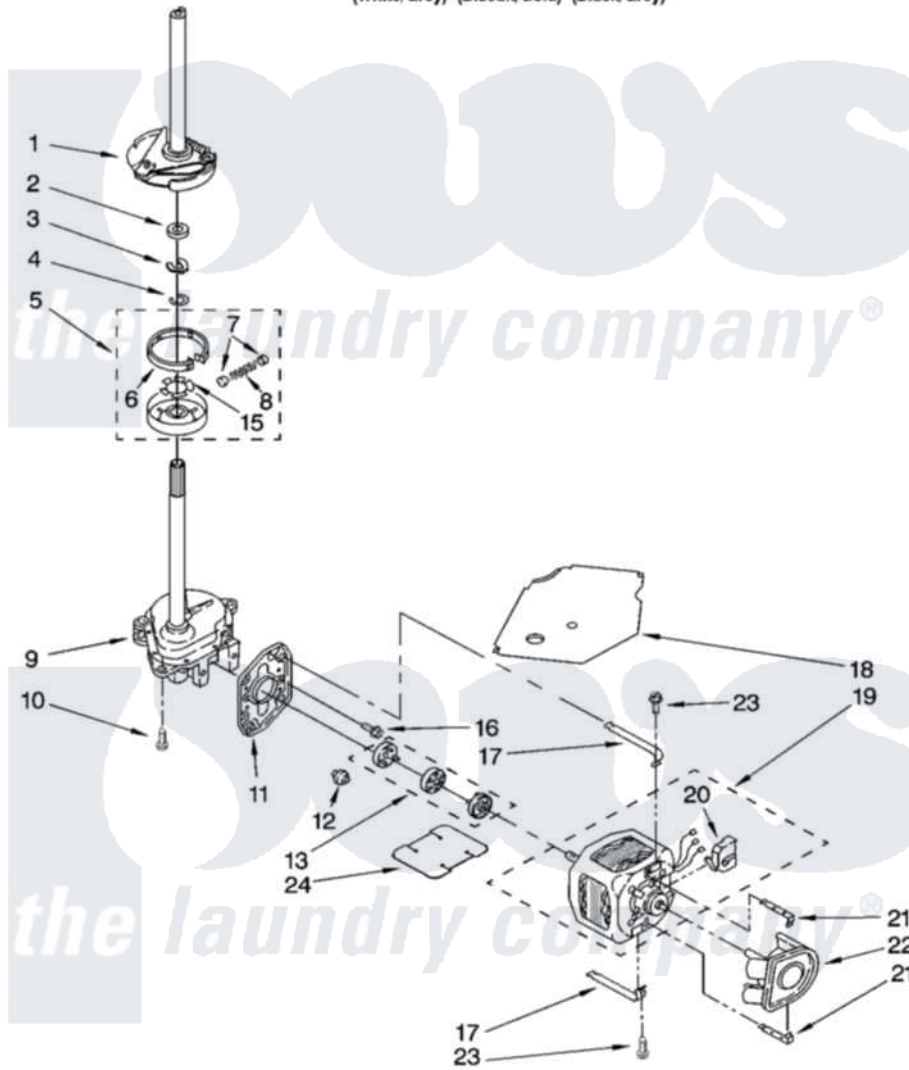

# Whirlpool GST9679PG2 04 - BRAKE, CLUTCH, GEARCASE, MOTOR AND PUMP PARTS

## BRAKE, CLUTCH, GEARCASE, MOTOR AND PUMP PARTS

For Models: GST9679PW2, GST9679PG2, GST9679PB2  
(White/Grey) (Biscuit/Gold) (Black/Grey)

8180666

7

Whirlpool [Residential Whirlpool GST9679PG2 Washer Parts](#) Parts Diagram 04 - BRAKE, CLUTCH, GEARCASE, MOTOR AND PUMP PARTS  
Click on the part number to view part

Item	Original Part Number	Replaced By	Status	Part Description
1	388952	<a href="#">285792</a>		Basketdrive
2	<a href="#">63292</a>			Washer, Spin Tube Thrust
3	62697	<a href="#">W10080230</a>		Ring, Spin Tube Support
4	63283	<a href="#">285353</a>		Ring
5	3951311	<a href="#">285785</a>		Clutch
6	3951308	<a href="#">285790</a>		Lining
7	<a href="#">62646</a>			Cap, Clutch Spring
8	<a href="#">3946792</a>			Spring And Damper Assembly
9	3360630	<a href="#">3360629</a>		Gearcase
10	3357334	<a href="#">3400516</a>		Screw Anti-Rattle
11	<a href="#">62611</a>			Plate, Motor Mount To Gearcase
12	<a href="#">62691</a>			Grommet, Motor
13	285753	<a href="#">285753A</a>		Coupling
15	<a href="#">3355454</a>			Clip, Main Drive

16	<a href="#">3400516</a>		Screw Anti-Rattle
17	3349637	<a href="#">W10086010</a>	Retainer, Motor
18	<a href="#">3362089</a>		Shield, Tub To Motor
19	<a href="#">8529935</a>		Motor, Main Drive
20	<a href="#">8529896</a>		Switch, Main Drive Motor
21	<a href="#">8546127</a>		Retainer, Pump
22	<a href="#">3363394</a>		Pump
23	3387485	<a href="#">273556</a>	Screw, 10-16 X 5/8
24	<a href="#">3946532</a>		Shield, Motor