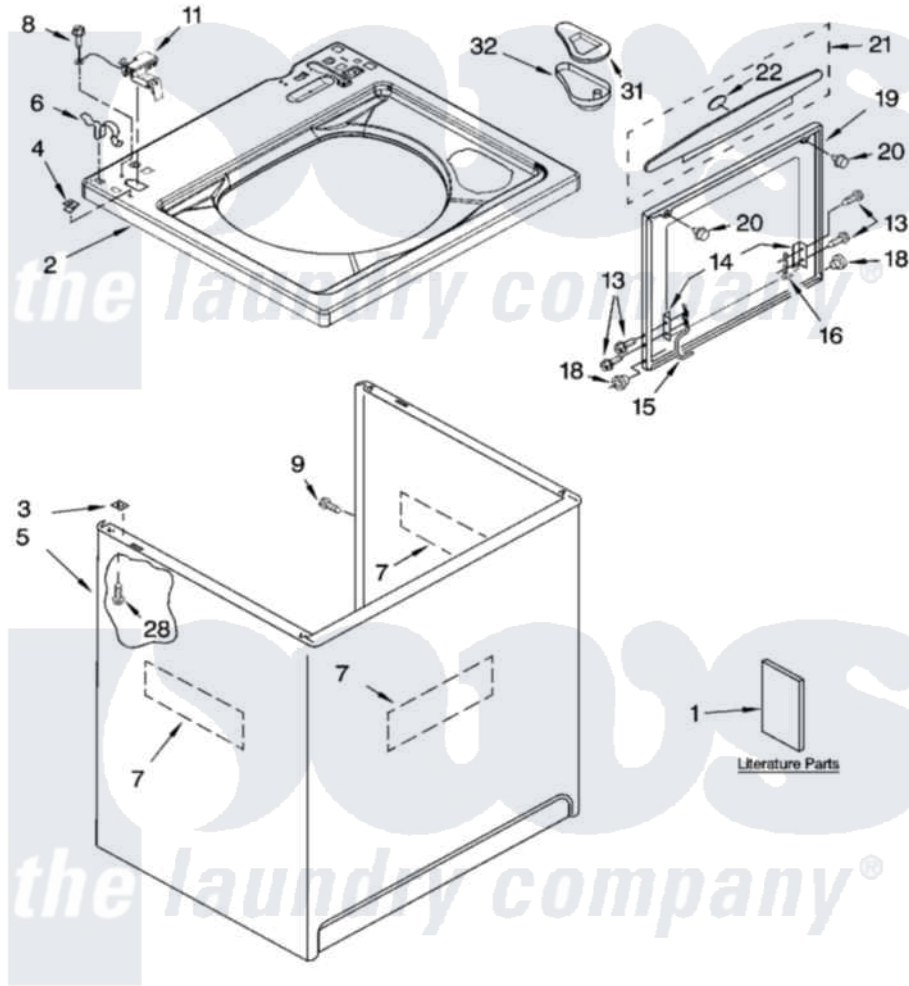

Whirlpool GST9679PG3 01 - TOP AND CABINET PARTS

TOP AND CABINET PARTS

For Models: GST9679PW3, GST9679PG3, GST9679PB3
(White/Grey) (Biscuit/Gold) (Black/Grey)

AUTOMATIC
WASHER

11-05 Litho in U.S.A. (drd)

1

Part No. 8180908

[Whirlpool Residential Whirlpool GST9679PG3 Washer Parts](#) Parts Diagram 01 - TOP AND CABINET PARTS
Click on the part number to view part

Item	Original Part Number	Replaced By	Status	Part Description
1	3958075		Not Available	Installation Instructions
"	8578232		Not Available	Use & Care Guide
"	3955903		Not Available	Feature Sheet
"	3957477		Not Available	Energy Guide
"	8565442		Not Available	Wiring Diagram
"	N/A		Not Available	Following May Be Purchased DO-IT-YOURSELF REPAIR MANUALS
"	4313896			Do-It-Yourself Repair Manuals
2	8543447			Top
"	8543448			Top
"	8543450			Top
3	62750			Spacer, Cabinet To Top (4)
4	357213			Nut, Push-In
5	63424			Cabinet
"	3954357			Cabinet
"	3954788			Cabinet

6	62780		Clip, Top And Cabinet And Rear Panel
7	3976348		Absorber, Sound
8	3351614		Screw, Gearcase Cover Mounting
9	3357011	308685	Side Trim)
11	8318084		Switch, Lid
13	355274	W10119828	Screw, Lid Hinge Mounting
14	21097		Pad, Lid Hinge
15	8559336	W10225136	Hinge 7 Pad Assembly
16	91770		Hinge, Lid
18	8319539		Bearing, Lid Hinge
19	8558401	W10193861	Lid
"	8558402	W10193862	Lid
"	8558403	3957558	Lid
20	9724509		Bumper, Lid
21	3956012		Handle, Lid
"	3956011		Handle, Lid
22	3956010		Insert, Handle
28	3390631		Screw, 10-16 X 3/8
31	3956079	3955788	Cover, Dispenser
32	8519517		Dispenser, Bleach