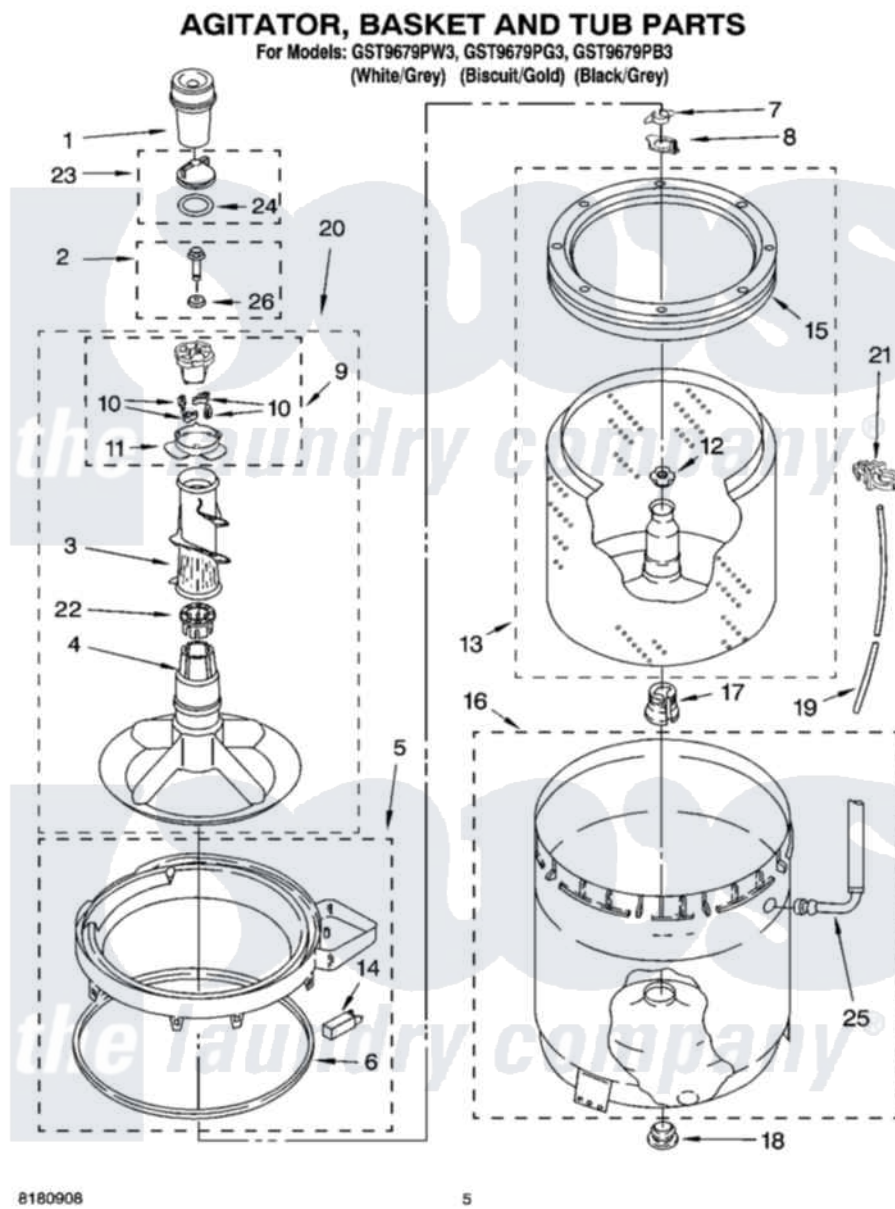

# Whirlpool GST9679PG3 03 - AGITATOR, BASKET AND TUB PARTS

8180908

5

Whirlpool Residential Whirlpool GST9679PG3 Washer Parts Parts Diagram 03 - AGITATOR, BASKET AND TUB PARTS

[Click on the part number to view part](#)

Item	Original Part Number	Replaced By	Status	Part Description
1	<a href="#">63580</a>			Dispenser, Fabric Softener
2	<a href="#">358237</a>			Screw And Washer
3	<a href="#">3363003</a>			Mover, Clothes
4	<a href="#">3951632</a>			Agitator
5	3954507	<a href="#">W10213410</a>		Ring-Tub
6	3359585	<a href="#">3976308</a>		Gasket, Tub Ring
7	<a href="#">3354845</a>			Clip, Agitator
8	<a href="#">8543666</a>			Washer, Agitator
9	3951682	<a href="#">285809</a>		Cam-Agitator
10	3366877	<a href="#">80040</a>		Dog-Agitator
11	<a href="#">3952374</a>			Bearing, Driven Cam
12	<a href="#">21366</a>			Nut, Spanner
13	8526016	<a href="#">W10389328</a>		Clothes Container, Assembly
14	8318246	<a href="#">W10213410</a>		Ring-Tub
15	8519788	<a href="#">387240</a>		Ring, Balance
16	<a href="#">8283125</a>			Tub

17	<a href="#">389140</a>		Tub Block, Basket Drive
18	<a href="#">383727</a>		Gasket, Centerpodt
19	3347780	<a href="#">353244</a>	Hose, Pressure Switch
20	<a href="#">3951744</a>		Agitator Assembly
21	<a href="#">2219077</a>		Clip, Pressure Switch Hose
22	<a href="#">3951608</a>		Spacer, Thrust
23	3354733	<a href="#">W10074580</a>	Cap, Barrier
24	3348855	<a href="#">W10072840</a>	Fabric Softener
25	<a href="#">3948705</a>		Hose, Bleach
26	<a href="#">3949550</a>		Washer