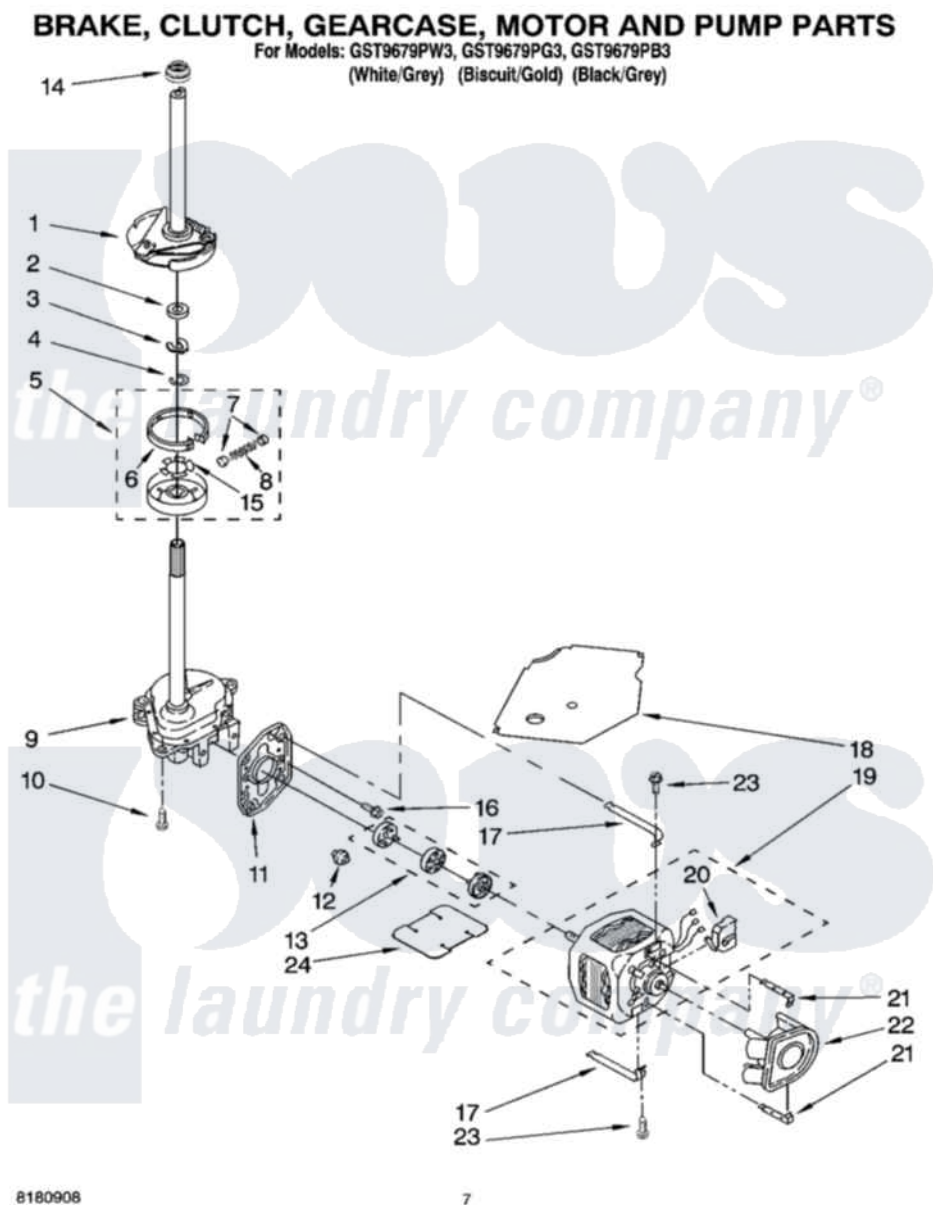

# Whirlpool GST9679PG3 04 - BRAKE, CLUTCH, GEARCASE, MOTOR AND PUMP PARTS

Whirlpool [Residential Whirlpool GST9679PG3 Washer Parts](#) Parts Diagram 04 - BRAKE, CLUTCH, GEARCASE, MOTOR AND PUMP PARTS  
 Click on the part number to view part

Item	Original Part Number	Replaced By	Status	Part Description
1	388952	<a href="#">285792</a>		Basketdrive
2	<a href="#">63292</a>			Washer, Spin Tube Thrust
3	62697	<a href="#">W10080230</a>		Ring, Spin Tube Support
4	63283	<a href="#">285353</a>		Ring
5	3951311	<a href="#">285785</a>		Clutch
6	3951308	<a href="#">285790</a>		Lining
7	<a href="#">62646</a>			Cap, Clutch Spring
8	<a href="#">3946792</a>			Spring And Damper Assembly
9	3360630	<a href="#">3360629</a>		Gearcase
10	3357334	<a href="#">3400516</a>		Screw Anti-Rattle
11	<a href="#">62611</a>			Plate, Motor Mount To Gearcase
12	<a href="#">62691</a>			Grommet, Motor
13	285753	<a href="#">285753A</a>		Coupling
14	<a href="#">8577374</a>			Seal, Centerpost

15	<a href="#">3355454</a>		Clip, Main Drive
16	<a href="#">3400516</a>		Screw Anti-Rattle
17	3349637	<a href="#">W10086010</a>	Retainer, Motor
18	<a href="#">3362089</a>		Shield, Tub To Motor
19	<a href="#">8529935</a>		Motor, Main Drive
20	<a href="#">8529896</a>		Switch, Main Drive Motor
21	<a href="#">8546127</a>		Retainer, Pump
22	<a href="#">3363394</a>		Pump
23	3387485	<a href="#">273556</a>	Screw, 10-16 X 5/8
24	<a href="#">3946532</a>		Shield, Motor