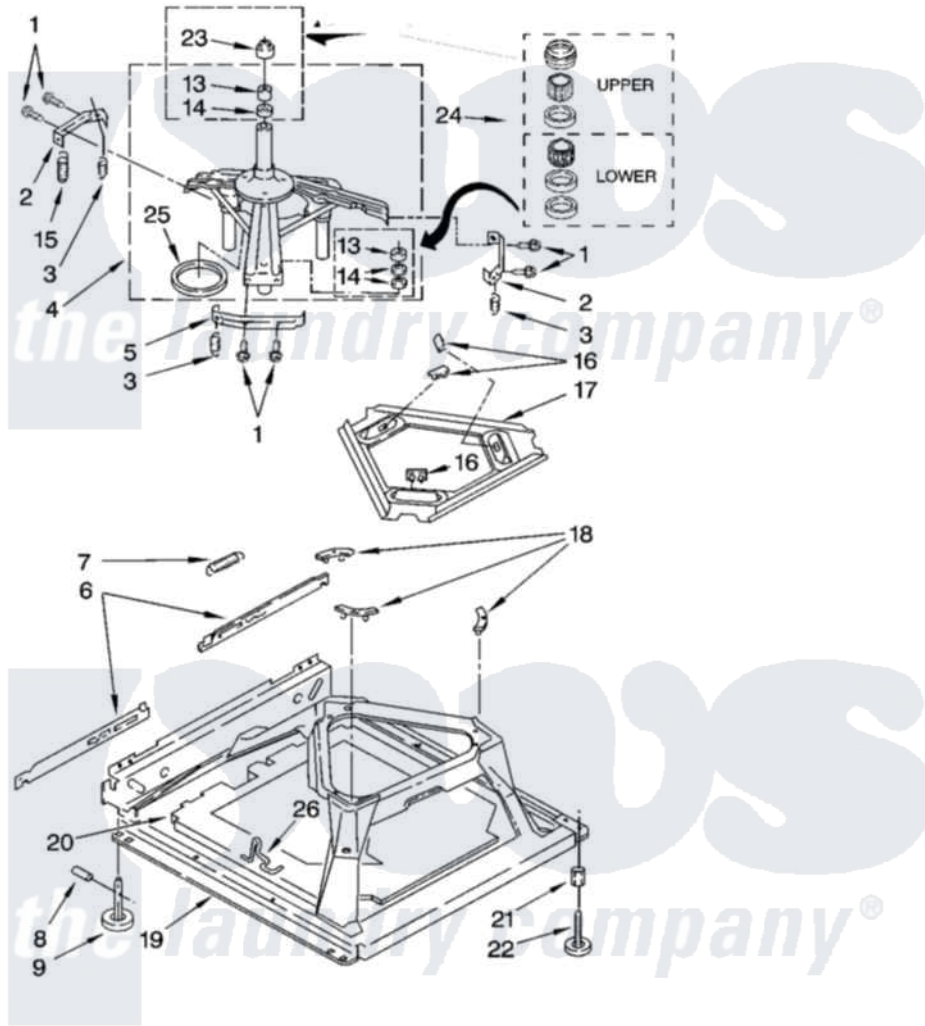

Whirlpool GST9679PG3 05 - MACHINE BASE PARTS

MACHINE BASE PARTS

For Models: GST9679PW3, GST9679PG3, GST9679PB3
(White/Grey) (Biscuit/Gold) (Black/Grey)

8

8180908

Whirlpool Residential Whirlpool GST9679PG3 Washer Parts Parts Diagram 05 - MACHINE BASE PARTS
Click on the part number to view part

Item	Original Part Number	Replaced By	Status	Part Description
1	3400076			Screw, Bracket Mounting
2	64067			Bracket, Spring Outer
3	63907			Spring, Suspension
4	8575214	280184		Support
5	64065			Bracket, Spring Outer
6	63466			Link, Leveling Mechanism
7	62597	8316845		Spring
8	62837			Pin, Knurled
9	62596	285244		Feet-Leveling
13	3347047	8546455		Bearing, Centerpost
14	357409	359449		Seal, Agitator Shaft
15	8318050	285901		Spring
16	62568	285219		Pad
17	3946509			Plate, Suspension
18	3363660	285744		Pad
19	3946512	285771		Base

20	8544816		Absorber, Sound
21	3359452		Nut, Lock
22	389102	W10001130	Foot, Leveling
23	8577376		Seal, Centerpost
24	285203		Centerpost Bearing Kit
25	63134		Ring, Sound Deadening
26	63806	W10145155	Retainer, Suspension Spring