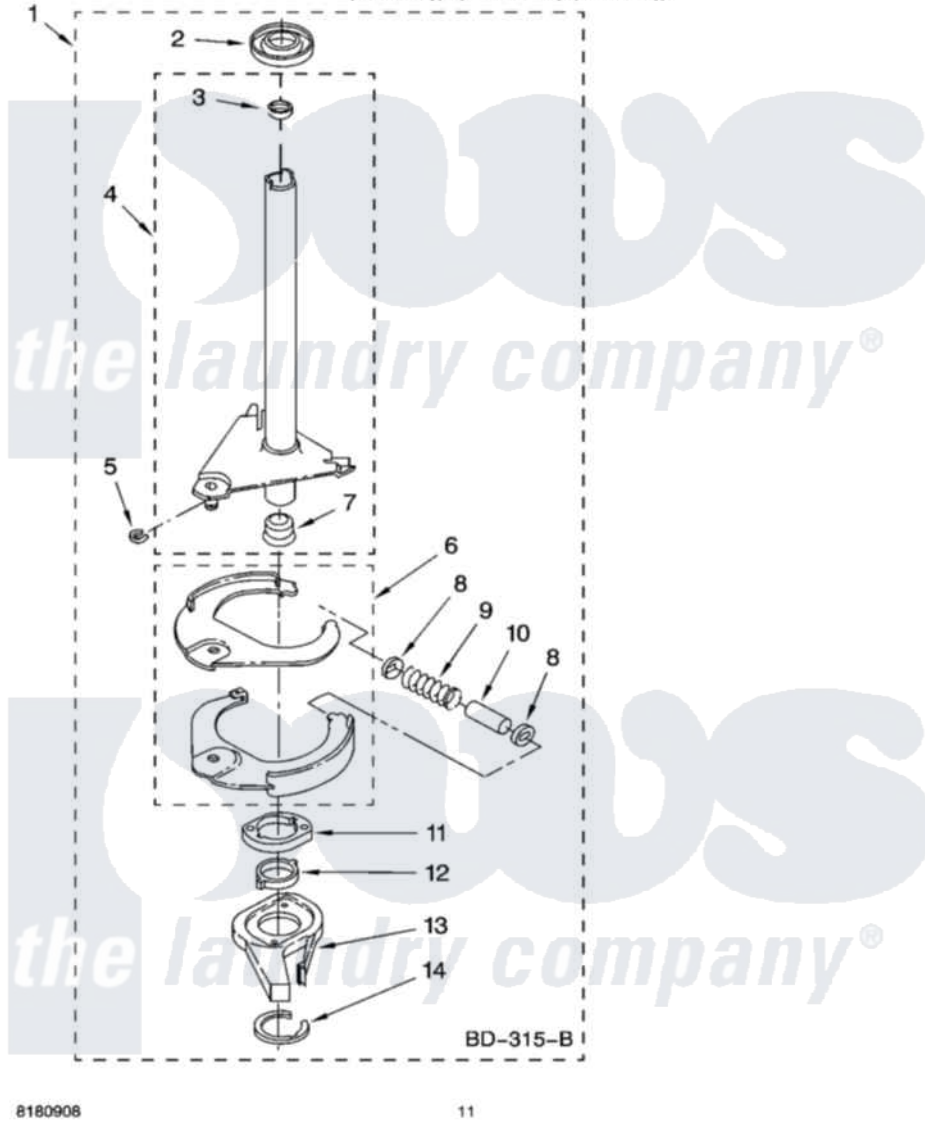

Whirlpool GST9679PG3 07 - BRAKE AND DRIVE TUBE PARTS

BRAKE AND DRIVE TUBE PARTS

For Models: GST9679PW3, GST9679PG3, GST9679PB3
(White/Grey) (Biscuit/Gold) (Black/Grey)

8180908

11

Whirlpool Residential Whirlpool GST9679PG3 Washer Parts Parts Diagram 07 - BRAKE AND DRIVE TUBE PARTS
Click on the part number to view part

Item	Original Part Number	Replaced By	Status	Part Description
1	388952	285792		Basketdrive
2	62658			Ring, Thrust
3	356427			Seal, Spin Pinion
4	64027	64208		Tube-Spin
5	64035	W10083190		Ring, Retaining
6	64232	285438		Shoe-Brake
7	62703	8546462		"T" Bearing, Spin Tube
8	3353956	285658		Sleeve
9	387806		Not Available	Spring, Brake
10	3355360	285658		Sleeve
11	661516	8546461		Cam, Brake Release
12	63022			Sleeve, Cam
13	64194	285790		Lining
14	90368	W10083200		Ring, Retaining
"	N/A		Not Available	FOLLOWING PARTS NOT ILLUSTRATED
"	285208			Lubricant