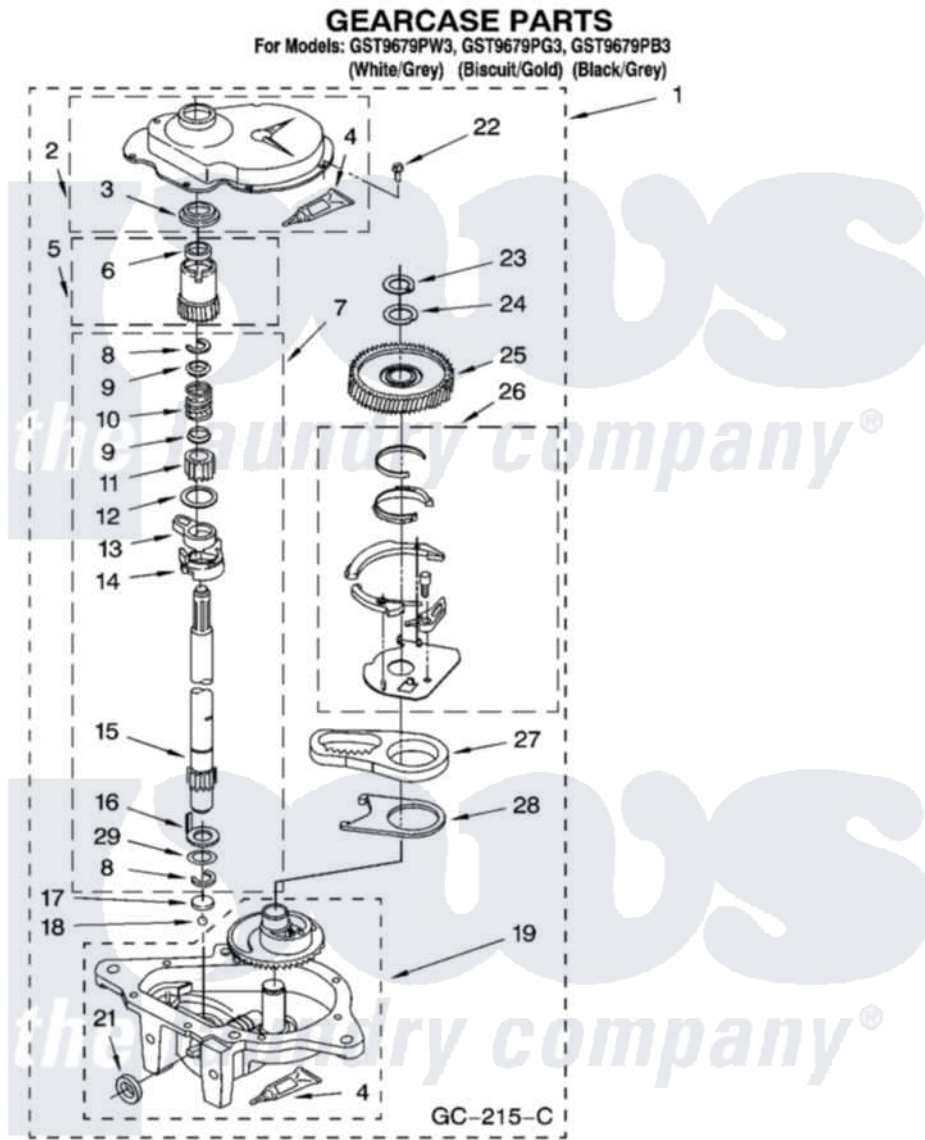

Whirlpool GST9679PG3 08 - GEARCASE PARTS

12

8180908

Whirlpool Residential Whirlpool GST9679PG3 Washer Parts Parts Diagram 08 - GEARCASE PARTS
Click on the part number to view part

Item	Original Part Number	Replaced By	Status	Part Description
1	3360630	3360629		Gearcase
2	285202			Cover, Gearcase
3	3349985			Seal, Gearcase Cover
4	285195			Sealer Sealer, Gasket
5	63320	285362		Gear and Pinion
6	356427			Seal, Spin Pinion
7	389387			Shaft, Agitator
8	90369		Not Available	Ring, Retaining (2)
9	62677			Retainer, Spring
10	62676			Spring, Agitator
11	63273	285509		Shaft, Agitator
12	62619			Washer, Agitator Gear
13	62580	285206		Cam-Agitator
14	62581	285206		Cam-Agitator
15	285509			Shaft, Agitator
16	62618			Washer, Cam Thrust

17	16018	285205	Bearing
18	85529	285205	Bearing
19	389230	285515	Gearcase
21	285352		Seal Kit, Thrust Plug
22	3351614		Screw, Gearcase Cover Mounting
23	3362552	285765	Ring-Retr
24	285735	285766	Washer Kit, Thrust
25	62570	285362	Gear and Pinon
26	388253	999516	Shelf-Glas
27	3349296	8546456	Rack, Connecting
28	62621		Actuator, Shift
29	388815		Washer, Intermediate 1 3976263 Miscellaneous Parts Bag 2 3976300 Washer, Inlet Hose 3 3366913 Clamp, Hose