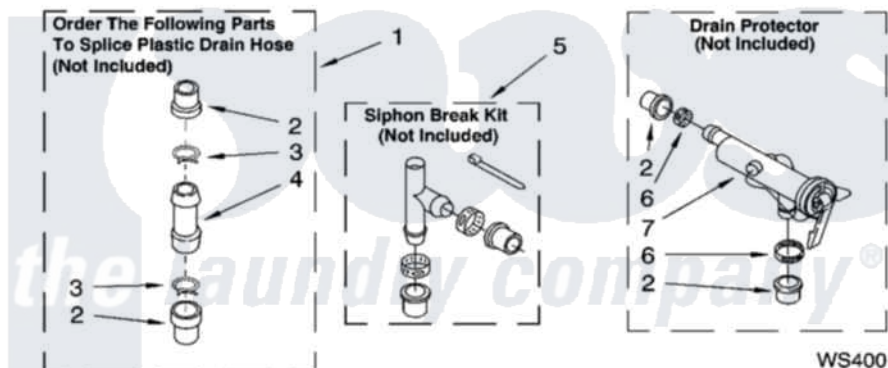

**Whirlpool GST9679PG3 09 - WATER SYSTEM PARTS, OPTIONAL PARTS  
(NOT INCLUDED)**

**WATER SYSTEM PARTS**  
For Models: GST9679PW3, GST9679PG3, GST9679PB3  
(White/Grey) (Biscuit/Gold) (Black/Grey)

8180908

13

Whirlpool [Residential Whirlpool GST9679PG3 Washer Parts](#) Parts Diagram 09 - WATER SYSTEM PARTS, OPTIONAL PARTS (NOT INCLUDED)

[Click on the part number to view part](#)

Item	Original Part Number	Replaced By	Status	Part Description
1	<a href="#">285442</a>			Water System Parts
2	<a href="#">285321</a>			Water System Parts
3	370447	<a href="#">285655</a>		Clamp, Hose
4	<a href="#">16272</a>			Connector, Straight
5	<a href="#">285320</a>			Water System Parts
6	65349	<a href="#">285655</a>		Clamp, Hose
7	<a href="#">367031</a>			Water System Parts
	<a href="#">72017</a>			Paint, Touch-Up
"	<a href="#">4392899</a>			Paint, Touch-Up
"	<a href="#">72032</a>			Paint, Touch-Up
"	<a href="#">350938</a>			Paint, Pressurized Spray B
"	<a href="#">350930</a>			Paint, Pressurized Spray B
"	<a href="#">4392901</a>			Paint, Pressurized Spray
"	786020		Not Available	PAINT, PRESSURIZED SPRAY (12 oz.) (Black)