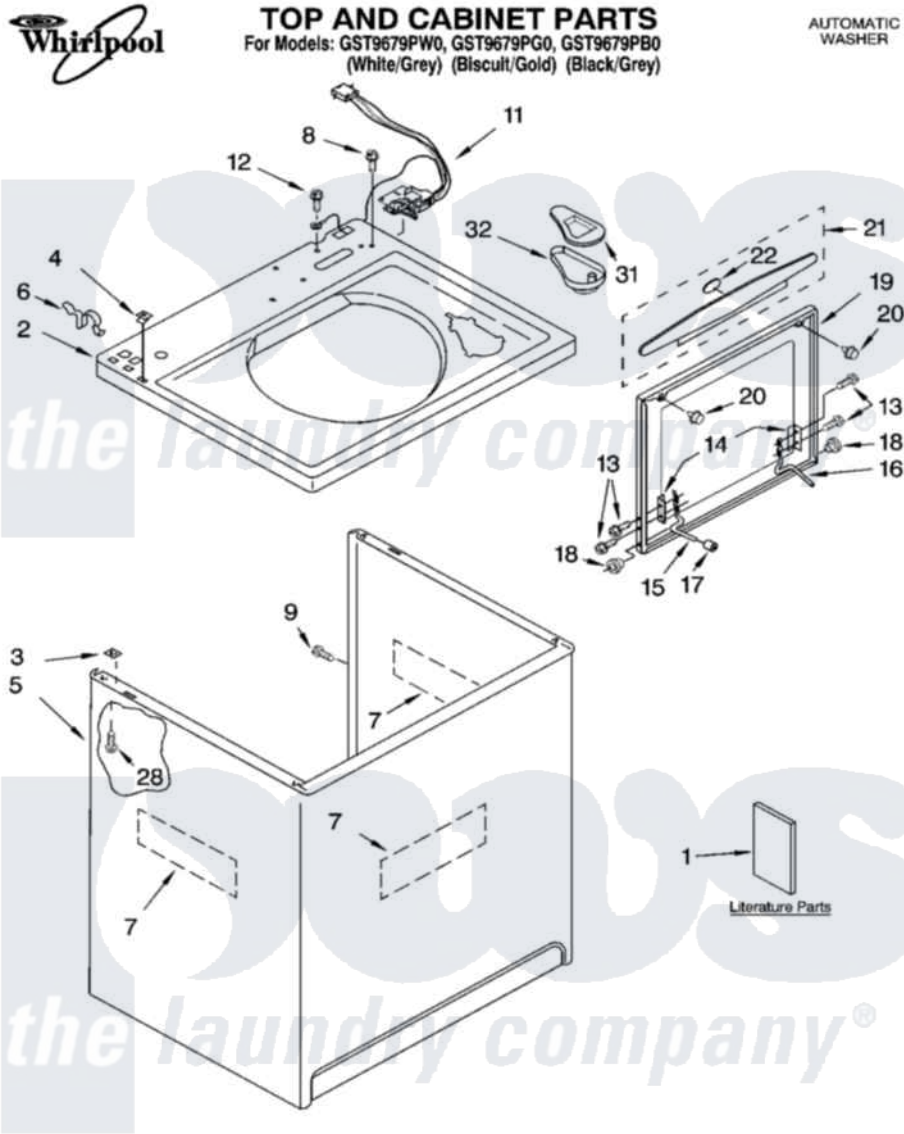

Whirlpool GST9679PW0 01 - TOP AND CABINET PARTS

4-04 Litho in U.S.A. (drd)

1

Part No. 8180284

Whirlpool [Residential Whirlpool GST9679PW0 Washer Parts](#) Parts Diagram 01 - TOP AND CABINET PARTS
 Click on the part number to view part

Item	Original Part Number	Replaced By	Status	Part Description
1	LIT3956025		Not Available	Literature Parts (Installation Instructions)
"	LIT3955869			Literature Parts
"	LIT3955903		Not Available	Literature Parts (Feature Sheet)
"	LIT3956331		Not Available	Literature Parts (Energy Guide)
"	LIT8542482		Not Available	Literature Parts (Wiring Diagram)
"	N/A		Not Available	Following May Be Purchased DO-IT-YOURSELF REPAIR MANUALS
"	LIT4313896	4313896		Do-It-Yourself Repair Manuals
2	3955789			Top
"	3955790			Top
"	3957076			Top
3	62750			Spacer, Cabinet To Top (4)
4	357213			Nut, Push-In
5	63424			Cabinet