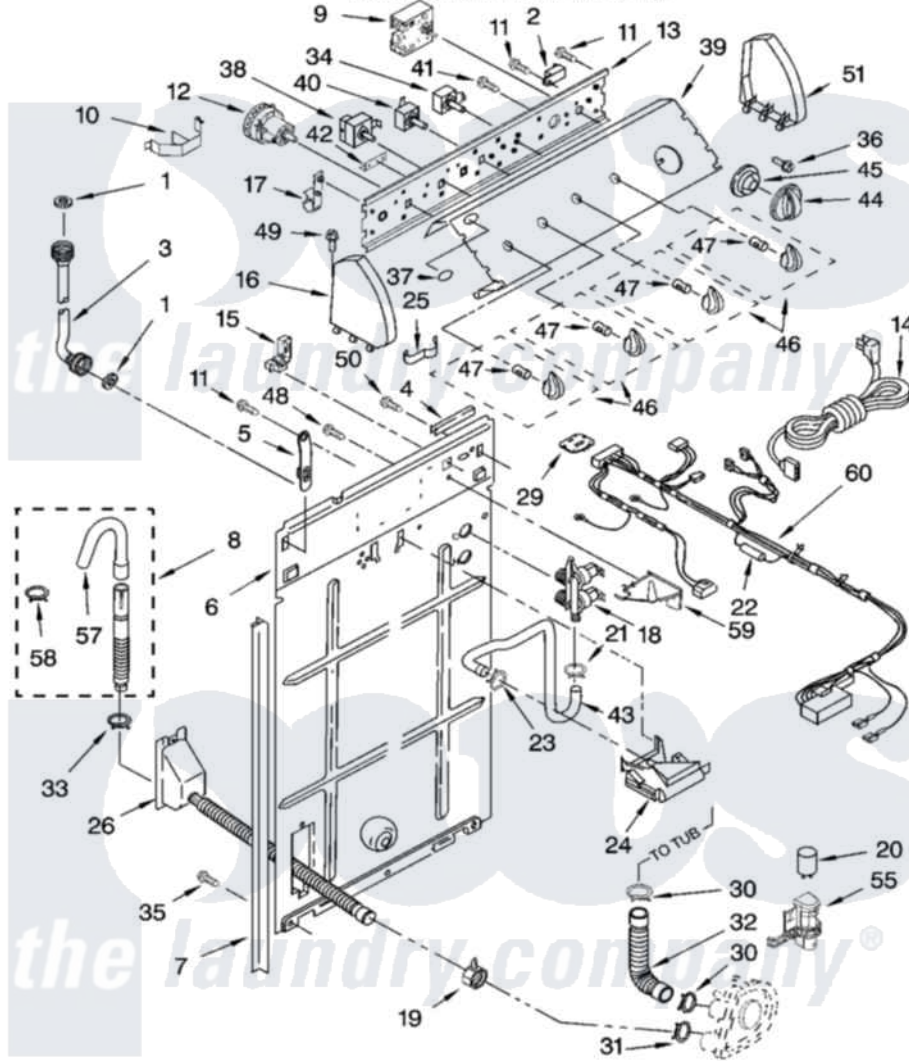

Whirlpool GST9679PW0 02 - CONTROLS AND REAR PANEL PARTS

CONTROLS AND REAR PANEL PARTS

For Models: GST9679PW0, GST9679PG0, GST9679PB0
(White/Grey) (Biscuit/Gold) (Black/Grey)

8180284

3

Whirlpool [Residential Whirlpool GST9679PW0 Washer Parts](#) Parts Diagram 02 - CONTROLS AND REAR PANEL PARTS

[Click on the part number to view part](#)

Item	Original Part Number	Replaced By	Status	Part Description
1	3976300	16123		Washer Inlet-Hose Miscellaneous Parts Must be Ordered Separately.
2	694419			Mini-Buzzer
3	3949374	89503		Hose-Inlet
"	3949375	89503		Hose-Inlet
4	303294	3367669		Protector, Edge
5	8318255	8568314		Strap, Console
6	3357978			Panel, Rear
7	62747			Pad, Rear Panel
8	3951609	285664		Hose
"	661577	285666		Hose
"	3357090	285702		Hose
9	3955765			Timer, Control
10	8055003			Clip, Harness And Pressure Switch
11	00767			Screw, 8A X 3/8 HeX Washer