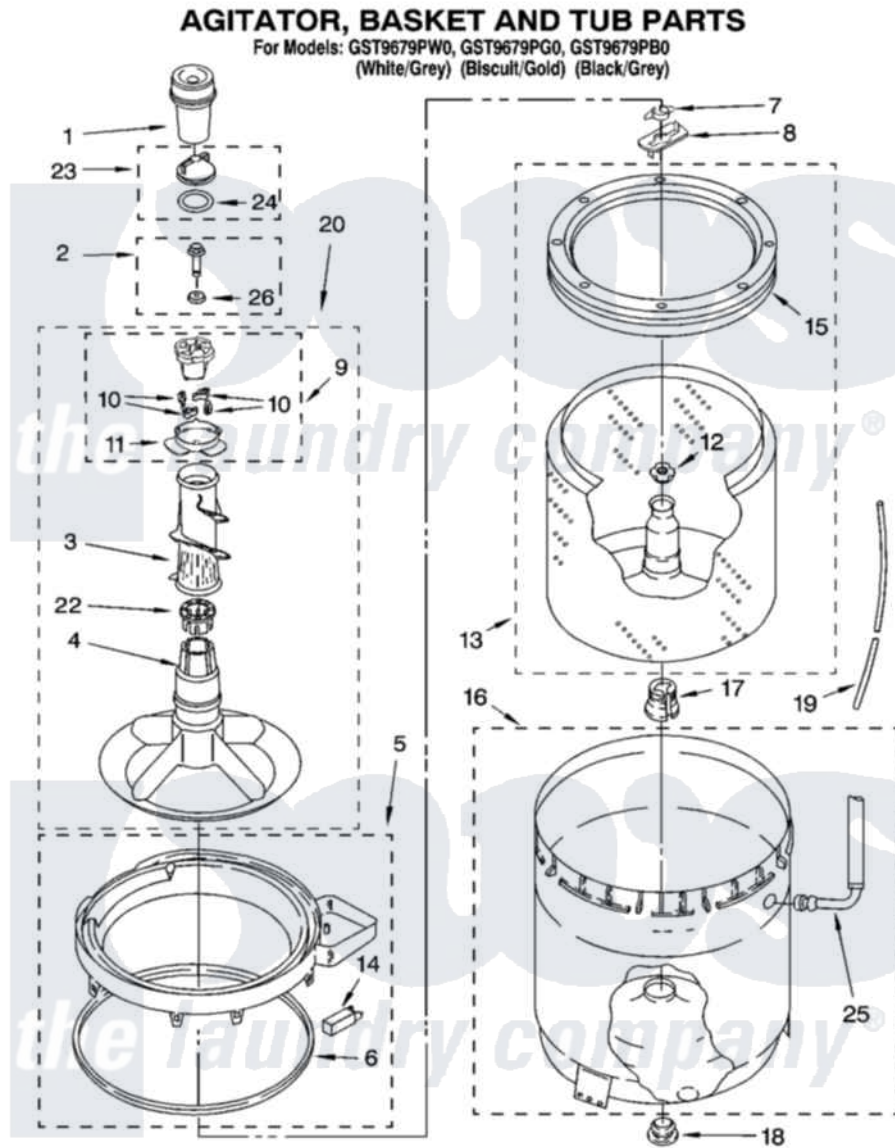

Whirlpool GST9679PW0 03 - AGITATOR, BASKET AND TUB PARTS

8180284

5

Whirlpool Residential Whirlpool GST9679PW0 Washer Parts Parts Diagram 03 - AGITATOR, BASKET AND TUB PARTS

[Click on the part number to view part](#)

Item	Original Part Number	Replaced By	Status	Part Description
1	63580			Dispenser, Fabric Softener
2	358237			Screw And Washer
3	3363003			Mover, Clothes
4	3951632			Agitator
5	3954507	W10213410		Ring-Tub
6	3359585	3976308		Gasket, Tub Ring
7	3354845			Clip, Agitator
8	3355921	8543666		Washer, Agitator
9	3951682	285809		Cam-Agitator
10	3366877	80040		Dog-Agitator
11	3952374			Bearing, Driven Cam
12	21366			Nut, Spanner
13	8526016	W10389328		Clothes Container, Assembly
14	8318246	W10213410		Ring-Tub
15	8519788	387240		Ring, Balance
16	8283125			Tub

17	389140		Tub Block, Basket Drive
18	383727		Gasket, Centerpodt
19	3347780	353244	Hose, Pressure Switch
20	3951744		Agitator Assembly
22	3951608		Spacer, Thrust
23	3354733	W10074580	Cap, Barrier
24	3348855	W10072840	Fabric Softener
25	3948705		Hose, Bleach
26	3949550		Washer