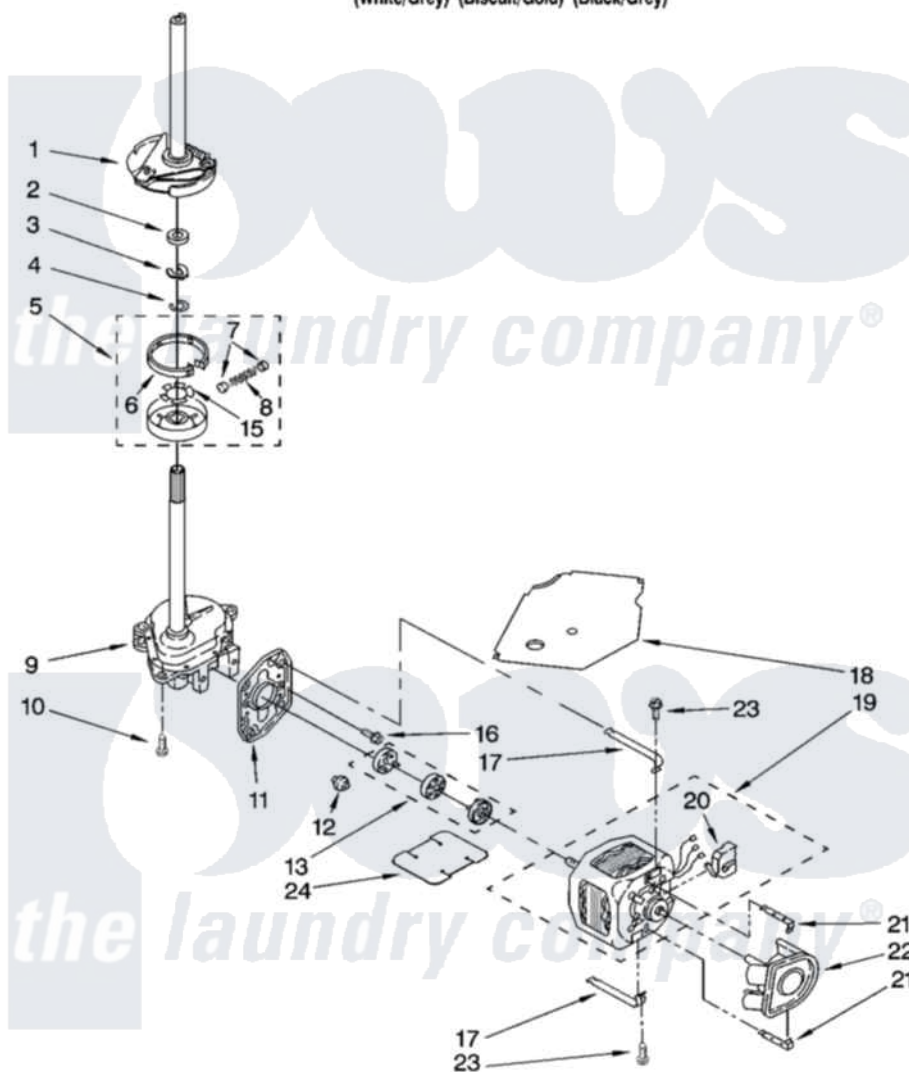

Whirlpool GST9679PW0 04 - BRAKE, CLUTCH, GEARCASE, MOTOR AND PUMP PARTS

BRAKE, CLUTCH, GEARCASE, MOTOR AND PUMP PARTS

For Models: GST9679PW0, GST9679PG0, GST9679PB0
(White/Grey) (Biscuit/Gold) (Black/Grey)

8180284

7

Whirlpool [Residential Whirlpool GST9679PW0 Washer Parts](#) Parts Diagram 04 - BRAKE, CLUTCH, GEARCASE, MOTOR AND PUMP PARTS
Click on the part number to view part

Item	Original Part Number	Replaced By	Status	Part Description
1	388952	285792		Basketdrive
2	63292			Washer, Spin Tube Thrust
3	62697	W10080230		Ring, Spin Tube Support
4	63283	285353		Ring
5	3951311	285785		Clutch
6	3951308	285790		Lining
7	62646			Cap, Clutch Spring
8	3946792			Spring And Damper Assembly
9	3360630	3360629		Gearcase
10	3357334	3400516		Screw Anti-Rattle
11	62611			Plate, Motor Mount To Gearcase
12	62691			Grommet, Motor
13	285753	285753A		Coupling
15	3355454			Clip, Main Drive

16	3400516		Screw Anti-Rattle
17	3349637	W10086010	Retainer, Motor
18	3362089		Shield, Tub To Motor
19	8529935		Motor, Main Drive
20	8529896		Switch, Main Drive Motor
21	8546127		Retainer, Pump
22	3363394		Pump
23	3387485	273556	Screw, 10-16 X 5/8
24	3946532		Shield, Motor