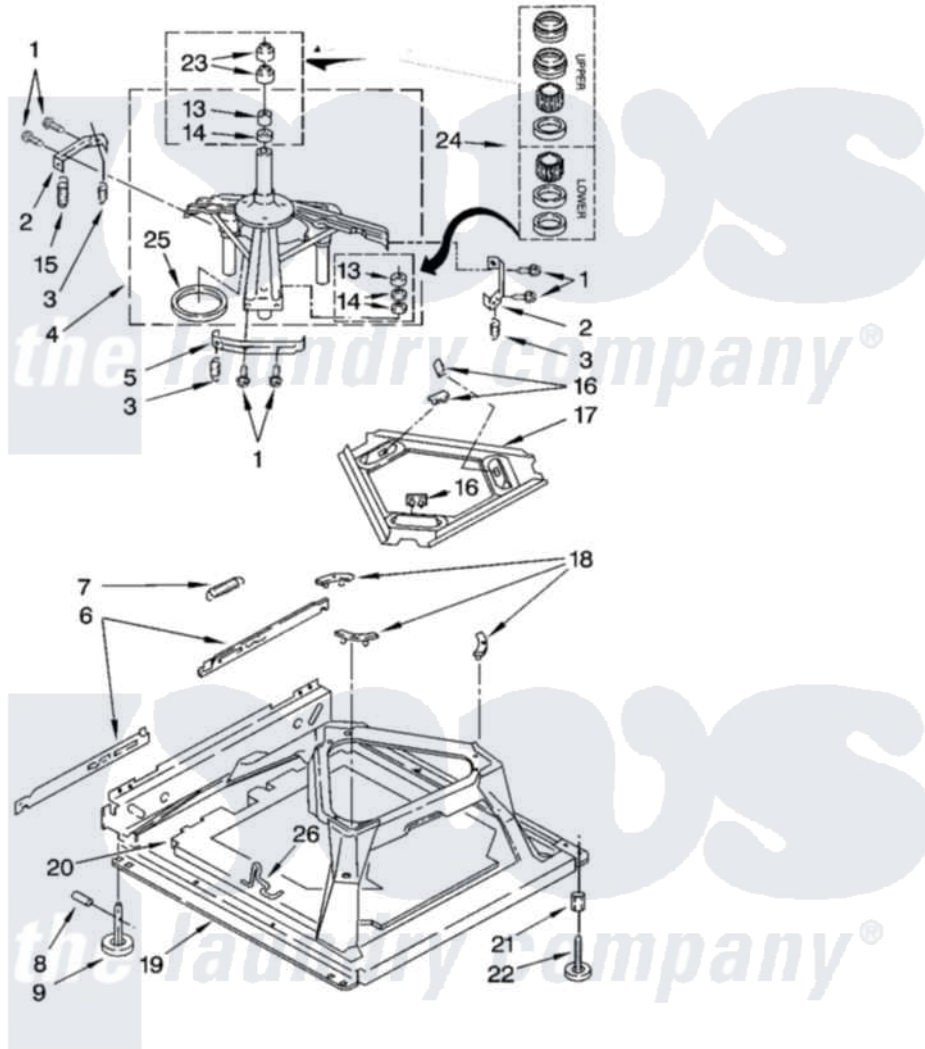

Whirlpool GST9679PW0 05 - MACHINE BASE PARTS

MACHINE BASE PARTS

For Models: GST9679PW0, GST9679PG0, GST9679PB0
(White/Grey) (Biscuit/Gold) (Black/Grey)

8

8180284

Whirlpool [Residential Whirlpool GST9679PW0 Washer Parts](#) Parts Diagram 05 - MACHINE BASE PARTS
Click on the part number to view part

Item	Original Part Number	Replaced By	Status	Part Description
1	3400076			Screw, Bracket Mounting
2	64067			Bracket, Spring Outer
3	63907			Spring, Suspension
4	3362087	280184		Support
5	64065			Bracket, Spring Outer
6	63466			Link, Leveling Mechanism
7	62597	8316845		Spring
8	62837			Pin, Knurled
9	62596	285244		Feet-Leveling
13	3347047	8546455		Bearing, Centerpost
14	357409	359449		Seal, Agitator Shaft
15	8318050	285901		Spring
16	62568	285219		Pad
17	3946509			Plate, Suspension
18	3363660	285744		Pad
19	3946512	285771		Base

20	8544816		Absorber, Sound
21	3359452		Nut, Lock
22	389102	W10001130	Foot, Leveling
23	356934	8577376	Seal, Centerpost
24	285203		Centerpost Bearing Kit
25	63134		Ring, Sound Deadening
26	63806	W10145155	Retainer, Suspension Spring