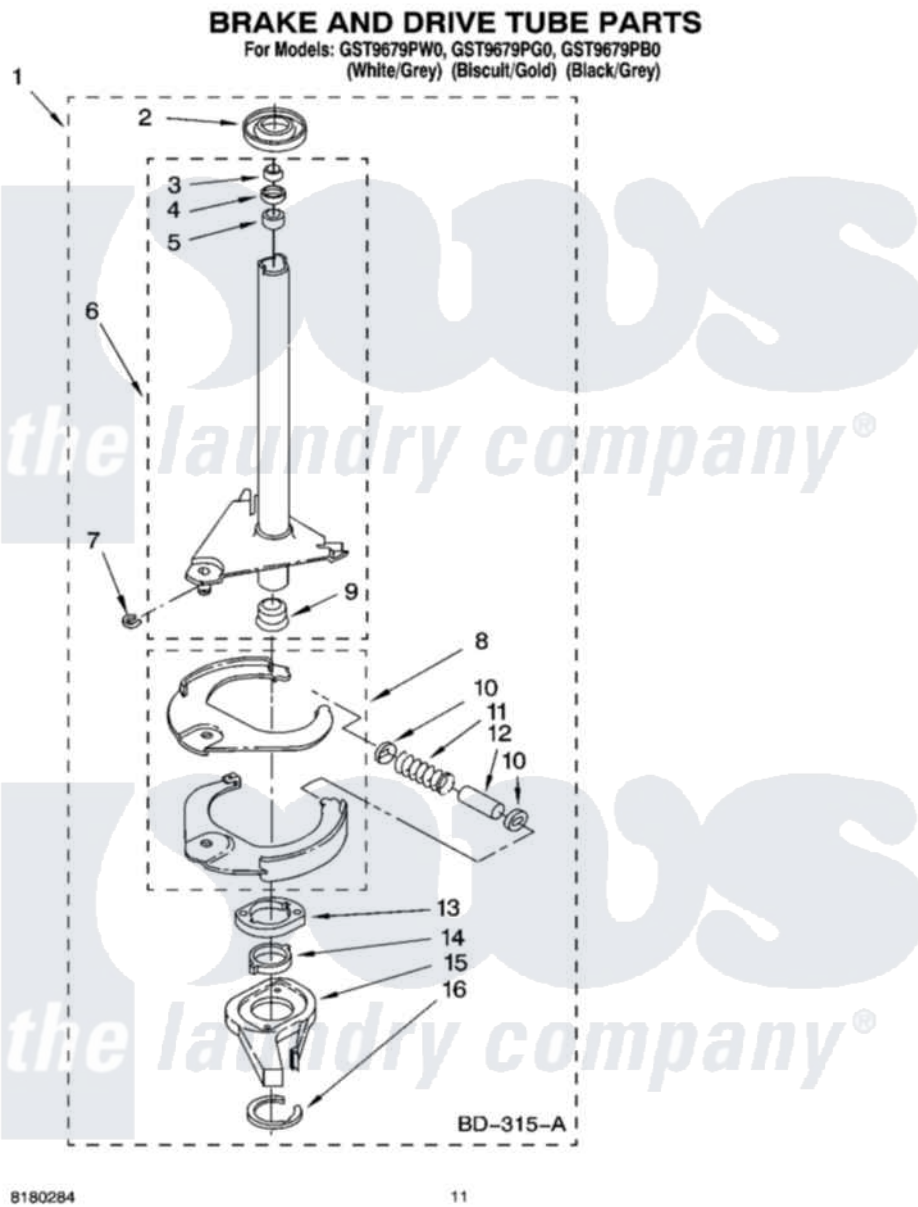

Whirlpool GST9679PW0 07 - BRAKE AND DRIVE TUBE PARTS

8180284

11

Whirlpool [Residential Whirlpool GST9679PW0 Washer Parts](#) Parts Diagram 07 - BRAKE AND DRIVE TUBE PARTS
Click on the part number to view part

Item	Original Part Number	Replaced By	Status	Part Description
1	388952	285792		Basketdrive
2	62658			Ring, Thrust
3	91939			Seal, Shaft
4	356427			Seal, Spin Pinion
5	356937			Spacer, Drive Tube
6	64027	64208		Tube-Spin
7	64035	W10083190		Ring, Retaining
8	64232	285438		Shoe-Brake
9	62703	8546462		"T" Bearing, Spin Tube
10	62648	285658		Sleeve
11	387806		Not Available	Spring, Brake
12	62909	285658		Sleeve
13	63023	8546461		Cam, Brake Release
14	63022			Sleeve, Cam
15	64194	285790		Lining
16	90368	W10083200		Ring, Retaining

" N/A

Not Available

FOLLOWING PARTS NOT
ILLUSTRATED

" [285208](#)

Lubricant