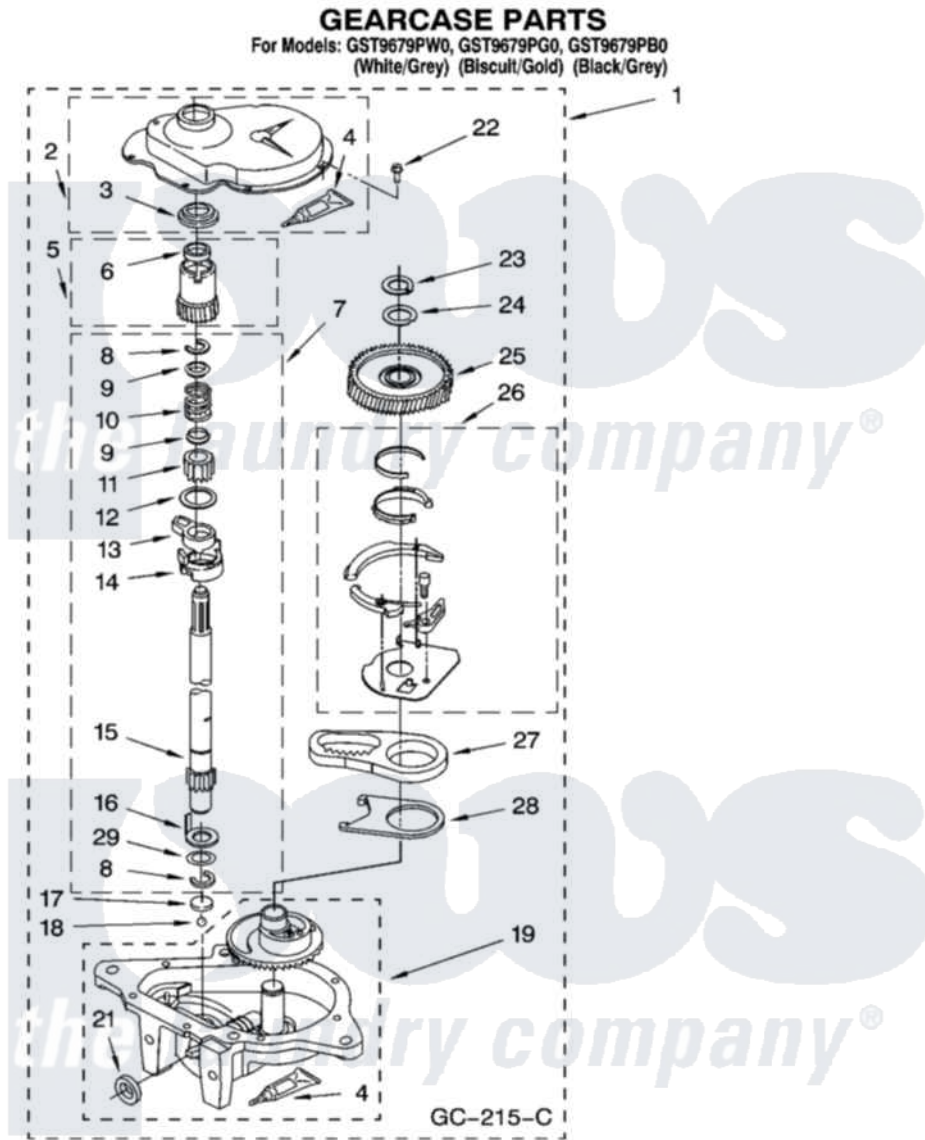

Whirlpool GST9679PW0 08 - GEARCASE PARTS

12

8180284

Whirlpool [Residential Whirlpool GST9679PW0 Washer Parts](#) Parts Diagram 08 - GEARCASE PARTS
Click on the part number to view part

Item	Original Part Number	Replaced By	Status	Part Description
1	3360630	3360629		Gearcase
2	285202			Cover, Gearcase
3	3349985			Seal, Gearcase Cover
4	285195			Sealer Sealer, Gasket
5	63320	285362		Gear and Pinion
6	356427			Seal, Spin Pinion
7	389387			Shaft, Agitator
8	90369		Not Available	Ring, Retaining (2)
9	62677			Retainer, Spring
10	62676			Spring, Agitator
11	63273	285509		Shaft, Agitator
12	62619			Washer, Agitator Gear
13	62580	285206		Cam-Agitator
14	62581	285206		Cam-Agitator
15	285509			Shaft, Agitator
16	62618			Washer, Cam Thrust

17	16018	285205	Bearing
18	85529	285205	Bearing
19	389230	285515	Gearcase
21	285352		Seal Kit, Thrust Plug
22	3351614		Screw, Gearcase Cover Mounting
23	3362552	285765	Ring-Retr
24	285735	285766	Washer Kit, Thrust
25	62570	285362	Gear and Pinon
26	388253	999516	Shelf-Glas
27	3349296	8546456	Rack, Connecting
28	62621		Actuator, Shift
29	388815		Washer, Intermediate 1 3976263 Miscellaneous Parts Bag 2 3976300 Washer, Inlet Hose 3 3366913 Clamp, Hose