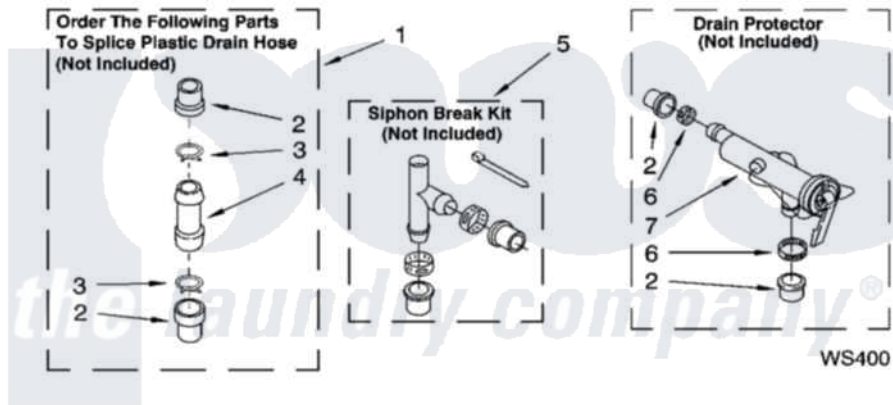

WATER SYSTEM PARTS
 For Models: GST9679PW0, GST9679PG0, GST9679PB0
 (White/Grey) (Biscuit/Gold) (Black/Grey)

8180284

13

Whirlpool [Residential Whirlpool GST9679PW0 Washer Parts](#) Parts Diagram 09 - WATER SYSTEM PARTS
 Click on the part number to view part

Item	Original Part Number	Replaced By	Status	Part Description
1	285442			Water System Parts
2	285321			Water System Parts
3	370447	285655		Clamp, Hose
4	16272			Connector, Straight
5	285320			Water System Parts
6	65349	285655		Clamp, Hose
7	367031			Water System Parts