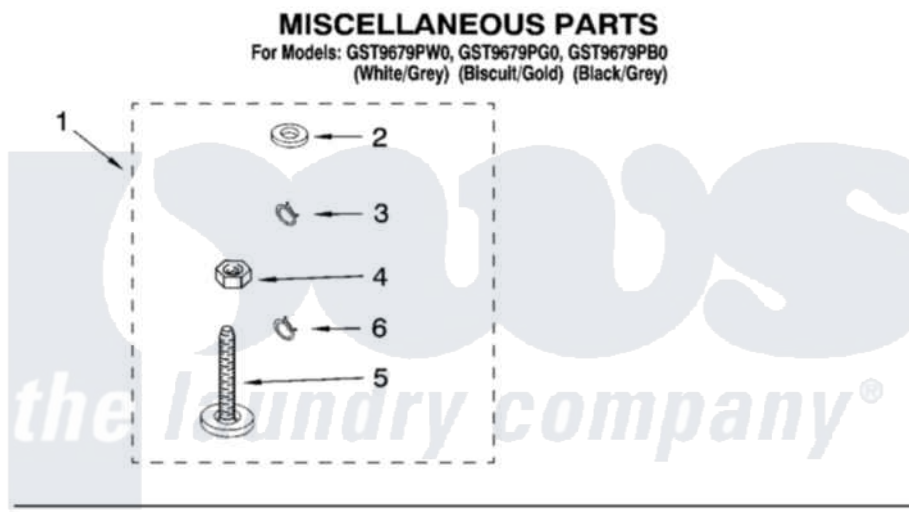

Whirlpool GST9679PW0 10 - MISCELLANEOUS PARTS - OPTIONAL PARTS (NOT INCLUDED)

Whirlpool [Residential Whirlpool GST9679PW0 Washer Parts](#) Parts Diagram 10 - MISCELLANEOUS PARTS - OPTIONAL PARTS (NOT INCLUDED).
Click on the part number to view part

Item	Original Part Number	Replaced By	Status	Part Description
1	3976263	285654		Parts-Misc
2	3976300	16123		Washer Inlet-Hose Miscellaneous Parts Must be Ordered Separately.
3	3366913	3357331		Clamp, Drain
4	3359452			Nut, Lock
5	389102	W10001130		Foot, Leveling
6	3366912	356138		Clamp, Hose
"	72017			Paint, Touch-Up
"	4392899			Paint, Touch-Up
"	72032			Paint, Touch-Up
"	350938			Paint, Pressurized Spray B
"	350930			Paint, Pressurized Spray B
"	4392901			Paint, Pressurized Spray
"	786020		Not Available	PAINT, PRESSURIZED SPRAY (12 oz.) (Black)