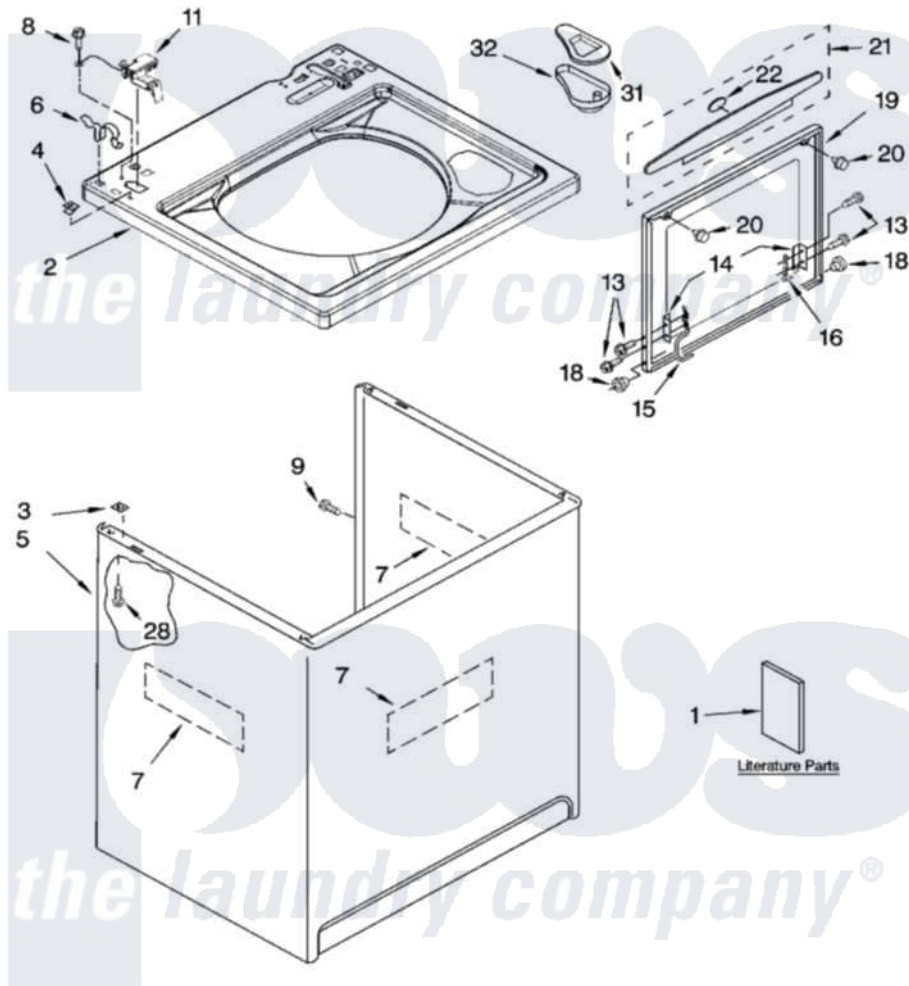

Whirlpool GST9679PW3 01 - TOP AND CABINET PARTS

TOP AND CABINET PARTS

For Models: GST9679PW3, GST9679PG3, GST9679PB3
(White/Grey) (Biscuit/Gold) (Black/Grey)

AUTOMATIC
WASHER

11-05 Litho in U.S.A. (drd)

1

Part No. 8180908

Whirlpool [Residential Whirlpool GST9679PW3 Washer Parts](#) Parts Diagram 01 - TOP AND CABINET PARTS
Click on the part number to view part

Item	Original Part Number	Replaced By	Status	Part Description
1	3958075		Not Available	Installation Instructions
"	8578232		Not Available	Use & Care Guide
"	3955903		Not Available	Feature Sheet
"	3957477		Not Available	Energy Guide
"	8565442		Not Available	Wiring Diagram
"	N/A		Not Available	Following May Be Purchased DO-IT-YOURSELF REPAIR MANUALS
"	4313896			Do-It-Yourself Repair Manuals
2	8543447			Top
"	8543448			Top
"	8543450			Top
3	62750			Spacer, Cabinet To Top (4)
4	357213			Nut, Push-In
5	63424			Cabinet
"	3954357			Cabinet
"	3954788			Cabinet

6	62780		Clip, Top And Cabinet And Rear Panel
7	3976348		Absorber, Sound
8	3351614		Screw, Gearcase Cover Mounting
9	3357011	308685	Side Trim)
11	8318084		Switch, Lid
13	355274	W10119828	Screw, Lid Hinge Mounting
14	21097		Pad, Lid Hinge
15	8559336	W10225136	Hinge 7 Pad Assembly
16	91770		Hinge, Lid
18	8319539		Bearing, Lid Hinge
19	8558401	W10193861	Lid
"	8558402	W10193862	Lid
"	8558403	3957558	Lid
20	9724509		Bumper, Lid
21	3956012		Handle, Lid
"	3956011		Handle, Lid
22	3956010		Insert, Handle
28	3390631		Screw, 10-16 X 3/8
31	3956079	3955788	Cover, Dispenser
32	8519517		Dispenser, Bleach