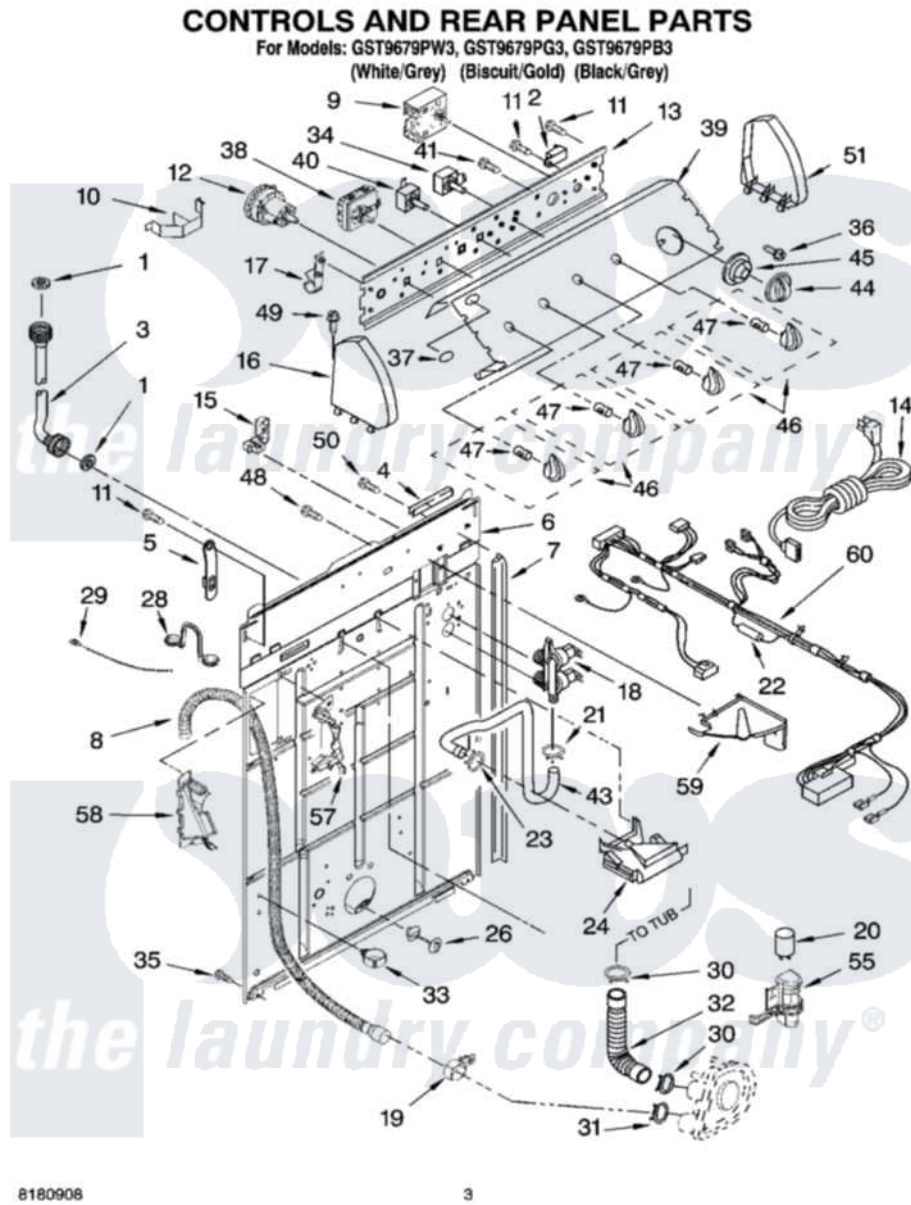

Whirlpool GST9679PW3 02 - CONTROLS AND REAR PANEL PARTS

Whirlpool Residential Whirlpool GST9679PW3 Washer Parts Parts Diagram 02 - CONTROLS AND REAR PANEL PARTS

[Click on the part number to view part](#)

Item	Original Part Number	Replaced By	Status	Part Description
1	3976300	16123		Washer Inlet-Hose Miscellaneous Parts Must be Ordered Separately.
2	694419			Mini-Buzzer
3	8571377	89503		Hose-Inlet
"	8571378	89503		Hose-Inlet
4	303294	3367669		Protector, Edge
5	8568314			Strap, Console
6	8318015			Panel, Rear
7	62747			Pad, Rear Panel
8	8559373	W10096921		Drain Hose Assembly
9	3955765			Timer, Control
10	8055003			Clip, Harness And Pressure Switch
11	90767			Screw, 8A X 3/8 HeX Washer Head Tapping
12	3366845	W10339326		Switch-WL