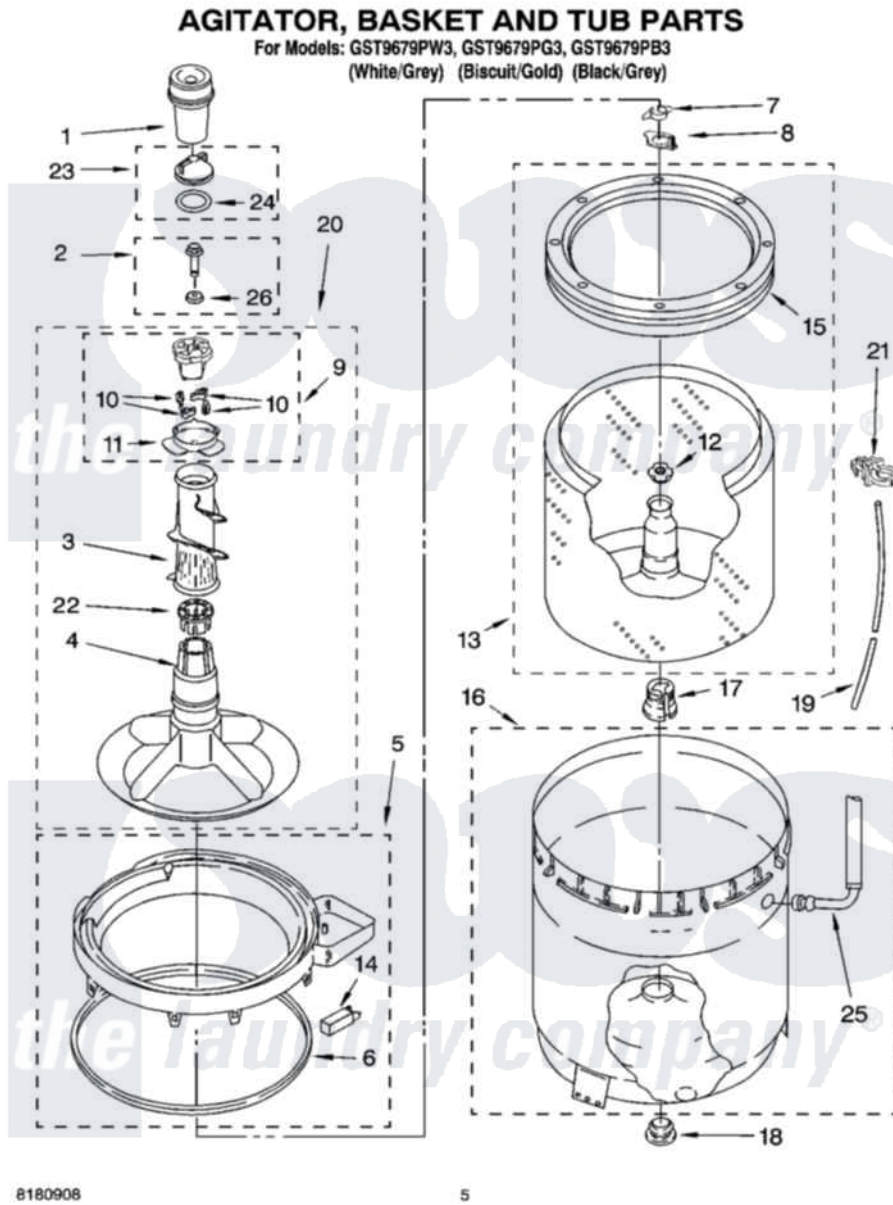

# Whirlpool GST9679PW3 03 - AGITATOR, BASKET AND TUB PARTS

8180908

5

Whirlpool Residential Whirlpool GST9679PW3 Washer Parts Parts Diagram 03 - AGITATOR, BASKET AND TUB PARTS

[Click on the part number to view part](#)

Item	Original Part Number	Replaced By	Status	Part Description
1	<a href="#">63580</a>			Dispenser, Fabric Softener
2	<a href="#">358237</a>			Screw And Washer
3	<a href="#">3363003</a>			Mover, Clothes
4	<a href="#">3951632</a>			Agitator
5	3954507	<a href="#">W10213410</a>		Ring-Tub
6	3359585	<a href="#">3976308</a>		Gasket, Tub Ring
7	<a href="#">3354845</a>			Clip, Agitator
8	<a href="#">8543666</a>			Washer, Agitator
9	3951682	<a href="#">285809</a>		Cam-Agitator
10	3366877	<a href="#">80040</a>		Dog-Agitator
11	<a href="#">3952374</a>			Bearing, Driven Cam
12	<a href="#">21366</a>			Nut, Spanner
13	8526016	<a href="#">W10389328</a>		Clothes Container, Assembly
14	8318246	<a href="#">W10213410</a>		Ring-Tub
15	8519788	<a href="#">387240</a>		Ring, Balance
16	<a href="#">8283125</a>			Tub

17	<a href="#">389140</a>		Tub Block, Basket Drive
18	<a href="#">383727</a>		Gasket, Centerpodt
19	3347780	<a href="#">353244</a>	Hose, Pressure Switch
20	<a href="#">3951744</a>		Agitator Assembly
21	<a href="#">2219077</a>		Clip, Pressure Switch Hose
22	<a href="#">3951608</a>		Spacer, Thrust
23	3354733	<a href="#">W10074580</a>	Cap, Barrier
24	3348855	<a href="#">W10072840</a>	Fabric Softener
25	<a href="#">3948705</a>		Hose, Bleach
26	<a href="#">3949550</a>		Washer