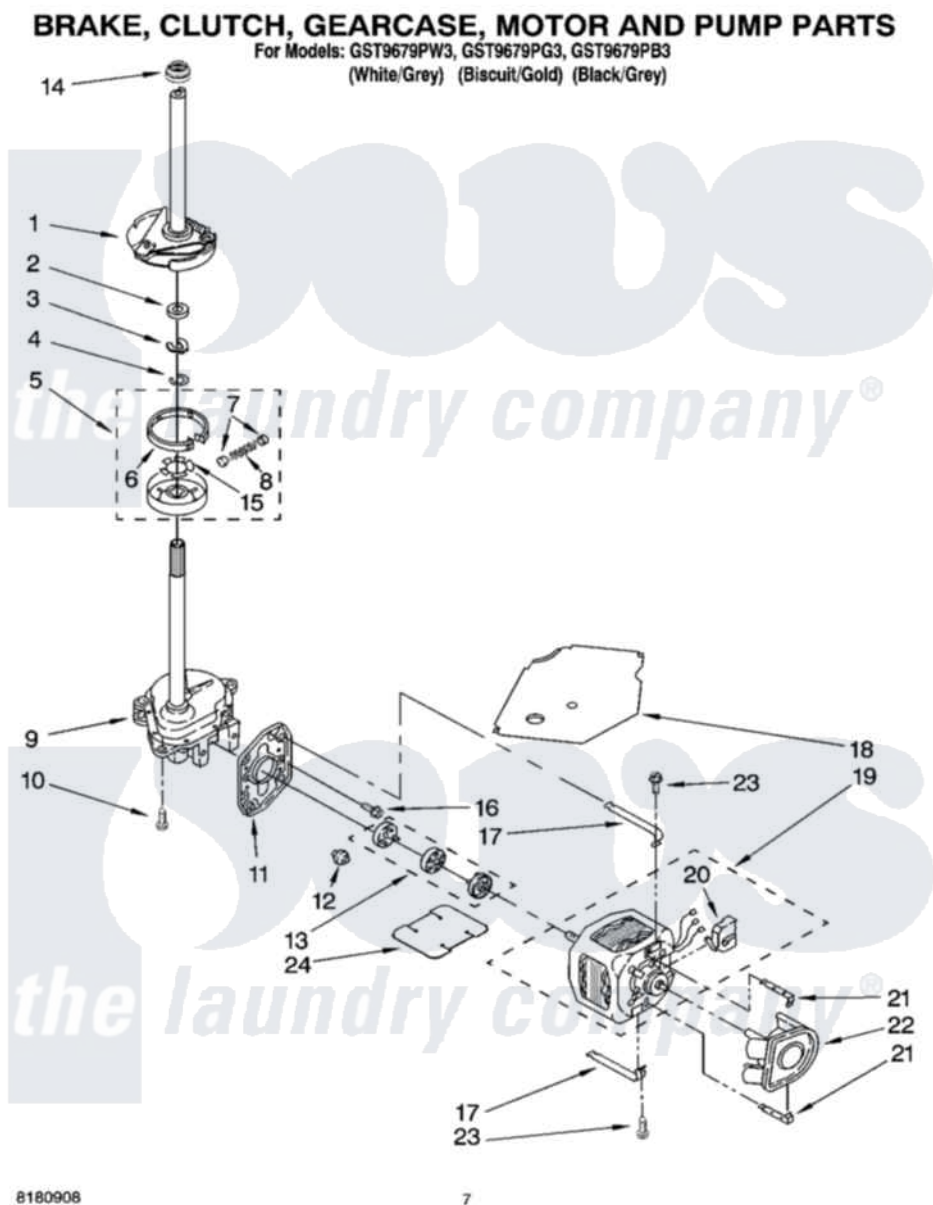

# Whirlpool GST9679PW3 04 - BRAKE, CLUTCH, GEARCASE, MOTOR AND PUMP PARTS

Whirlpool [Residential Whirlpool GST9679PW3 Washer Parts](#) Parts Diagram 04 - BRAKE, CLUTCH, GEARCASE, MOTOR AND PUMP PARTS  
 Click on the part number to view part

Item	Original Part Number	Replaced By	Status	Part Description
1	388952	<a href="#">285792</a>		Basketdrive
2	<a href="#">63292</a>			Washer, Spin Tube Thrust
3	62697	<a href="#">W10080230</a>		Ring, Spin Tube Support
4	63283	<a href="#">285353</a>		Ring
5	3951311	<a href="#">285785</a>		Clutch
6	3951308	<a href="#">285790</a>		Lining
7	<a href="#">62646</a>			Cap, Clutch Spring
8	<a href="#">3946792</a>			Spring And Damper Assembly
9	3360630	<a href="#">3360629</a>		Gearcase
10	3357334	<a href="#">3400516</a>		Screw Anti-Rattle
11	<a href="#">62611</a>			Plate, Motor Mount To Gearcase
12	<a href="#">62691</a>			Grommet, Motor
13	285753	<a href="#">285753A</a>		Coupling
14	<a href="#">8577374</a>			Seal, Centerpost

15	<a href="#">3355454</a>		Clip, Main Drive
16	<a href="#">3400516</a>		Screw Anti-Rattle
17	3349637	<a href="#">W10086010</a>	Retainer, Motor
18	<a href="#">3362089</a>		Shield, Tub To Motor
19	<a href="#">8529935</a>		Motor, Main Drive
20	<a href="#">8529896</a>		Switch, Main Drive Motor
21	<a href="#">8546127</a>		Retainer, Pump
22	<a href="#">3363394</a>		Pump
23	3387485	<a href="#">273556</a>	Screw, 10-16 X 5/8
24	<a href="#">3946532</a>		Shield, Motor