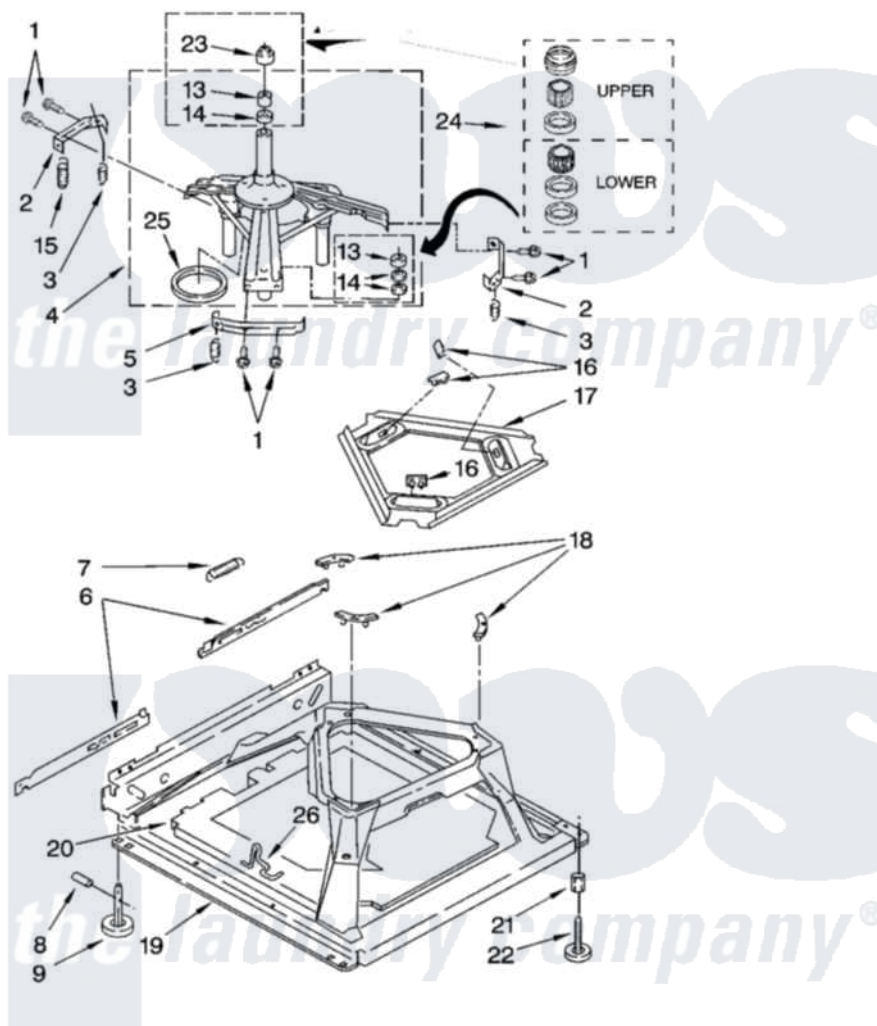

Whirlpool GST9679PW3 05 - MACHINE BASE PARTS

MACHINE BASE PARTS

For Models: GST9679PW3, GST9679PG3, GST9679PB3
(White/Grey) (Biscuit/Gold) (Black/Grey)

8

8180908

Whirlpool [Residential Whirlpool GST9679PW3 Washer Parts](#) Parts Diagram 05 - MACHINE BASE PARTS
Click on the part number to view part

Item	Original Part Number	Replaced By	Status	Part Description
1	3400076			Screw, Bracket Mounting
2	64067			Bracket, Spring Outer
3	63907			Spring, Suspension
4	8575214	280184		Support
5	64065			Bracket, Spring Outer
6	63466			Link, Leveling Mechanism
7	62597	8316845		Spring
8	62837			Pin, Knurled
9	62596	285244		Feet-Leveling
13	3347047	8546455		Bearing, Centerpost
14	357409	359449		Seal, Agitator Shaft
15	8318050	285901		Spring
16	62568	285219		Pad
17	3946509			Plate, Suspension
18	3363660	285744		Pad
19	3946512	285771		Base

20	8544816		Absorber, Sound
21	3359452		Nut, Lock
22	389102	W10001130	Foot, Leveling
23	8577376		Seal, Centerpost
24	285203		Centerpost Bearing Kit
25	63134		Ring, Sound Deadening
26	63806	W10145155	Retainer, Suspension Spring